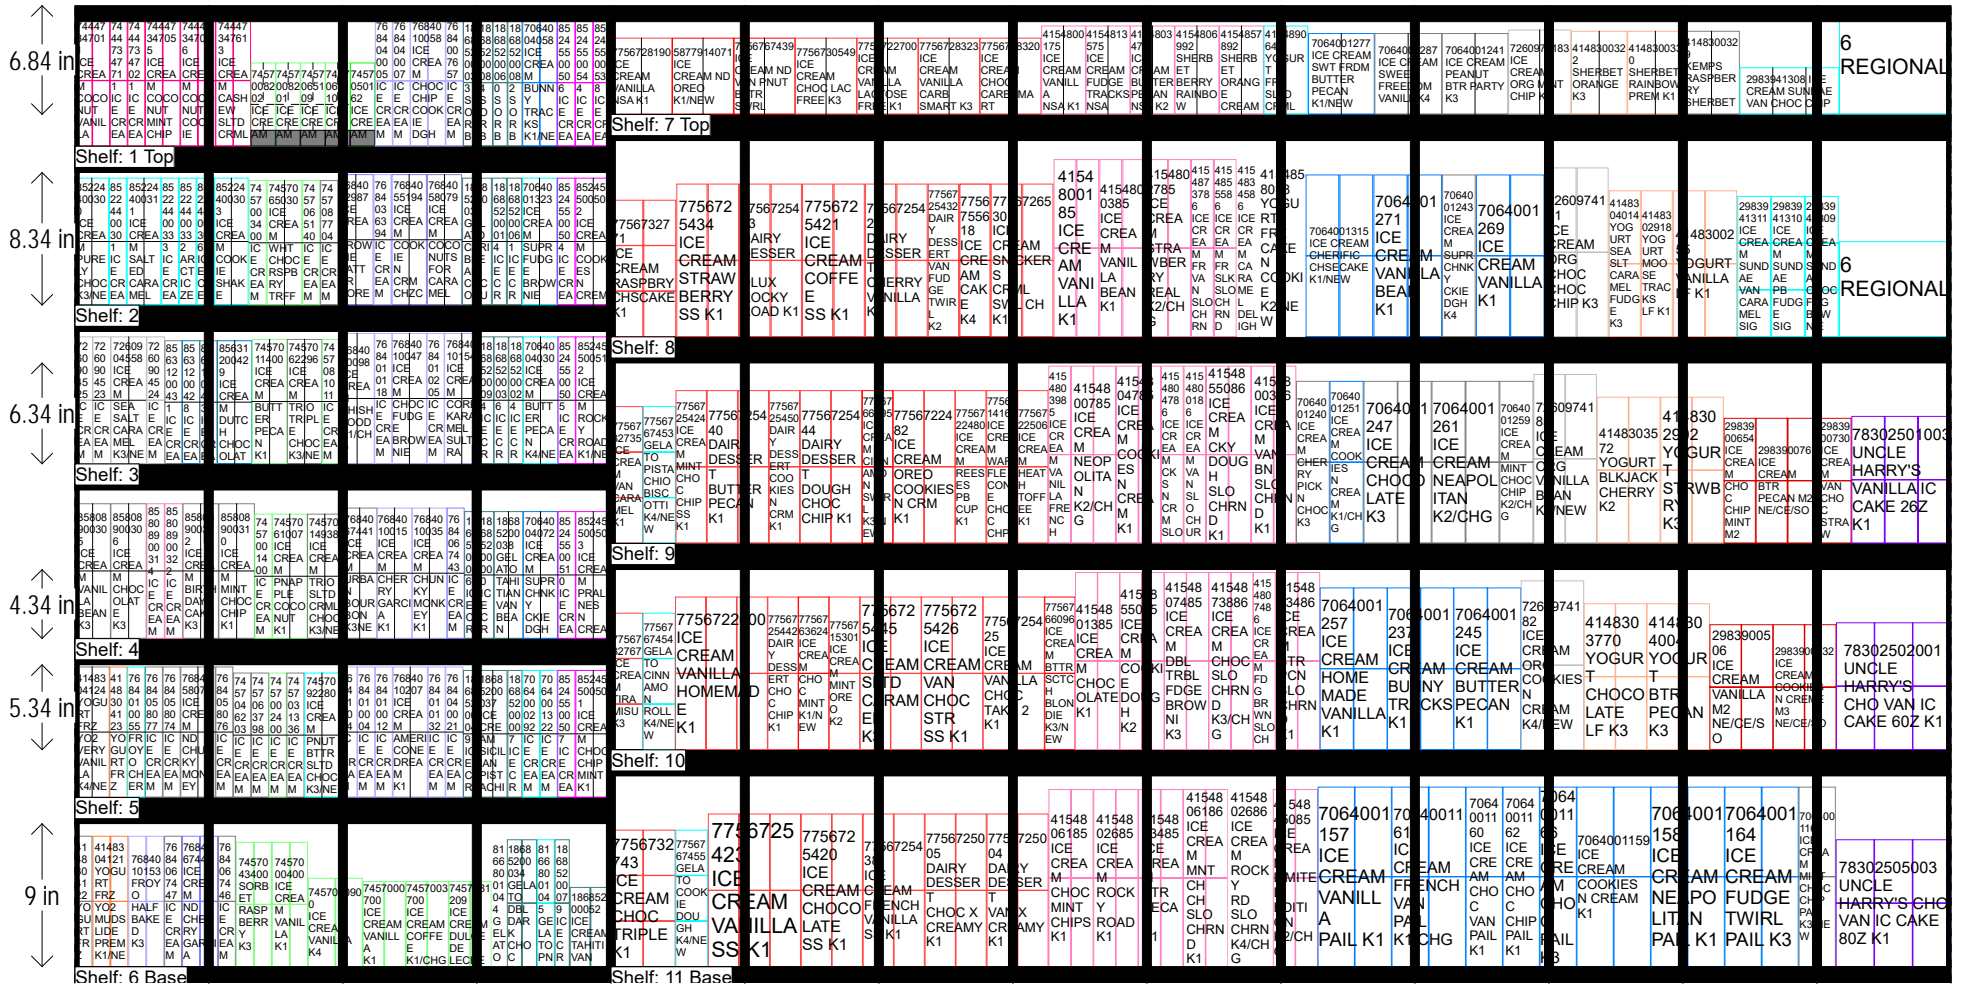

# ICE CREAM -14 DOORS

## HQ DeCA Planogram

Left-right

HQ DeCA/MBU PLANOGRAM APPROVED BY JAMES TAYLOR/IVEENA HENDERSON.

17 AUGUST 2017

ITEM POSTIONS MUST NOT CHANGE AT ANYTIME. LOCAL AND REGIONAL PRODUCT IS NOT TO EXCEED SPACE ALLOCATED ON POG