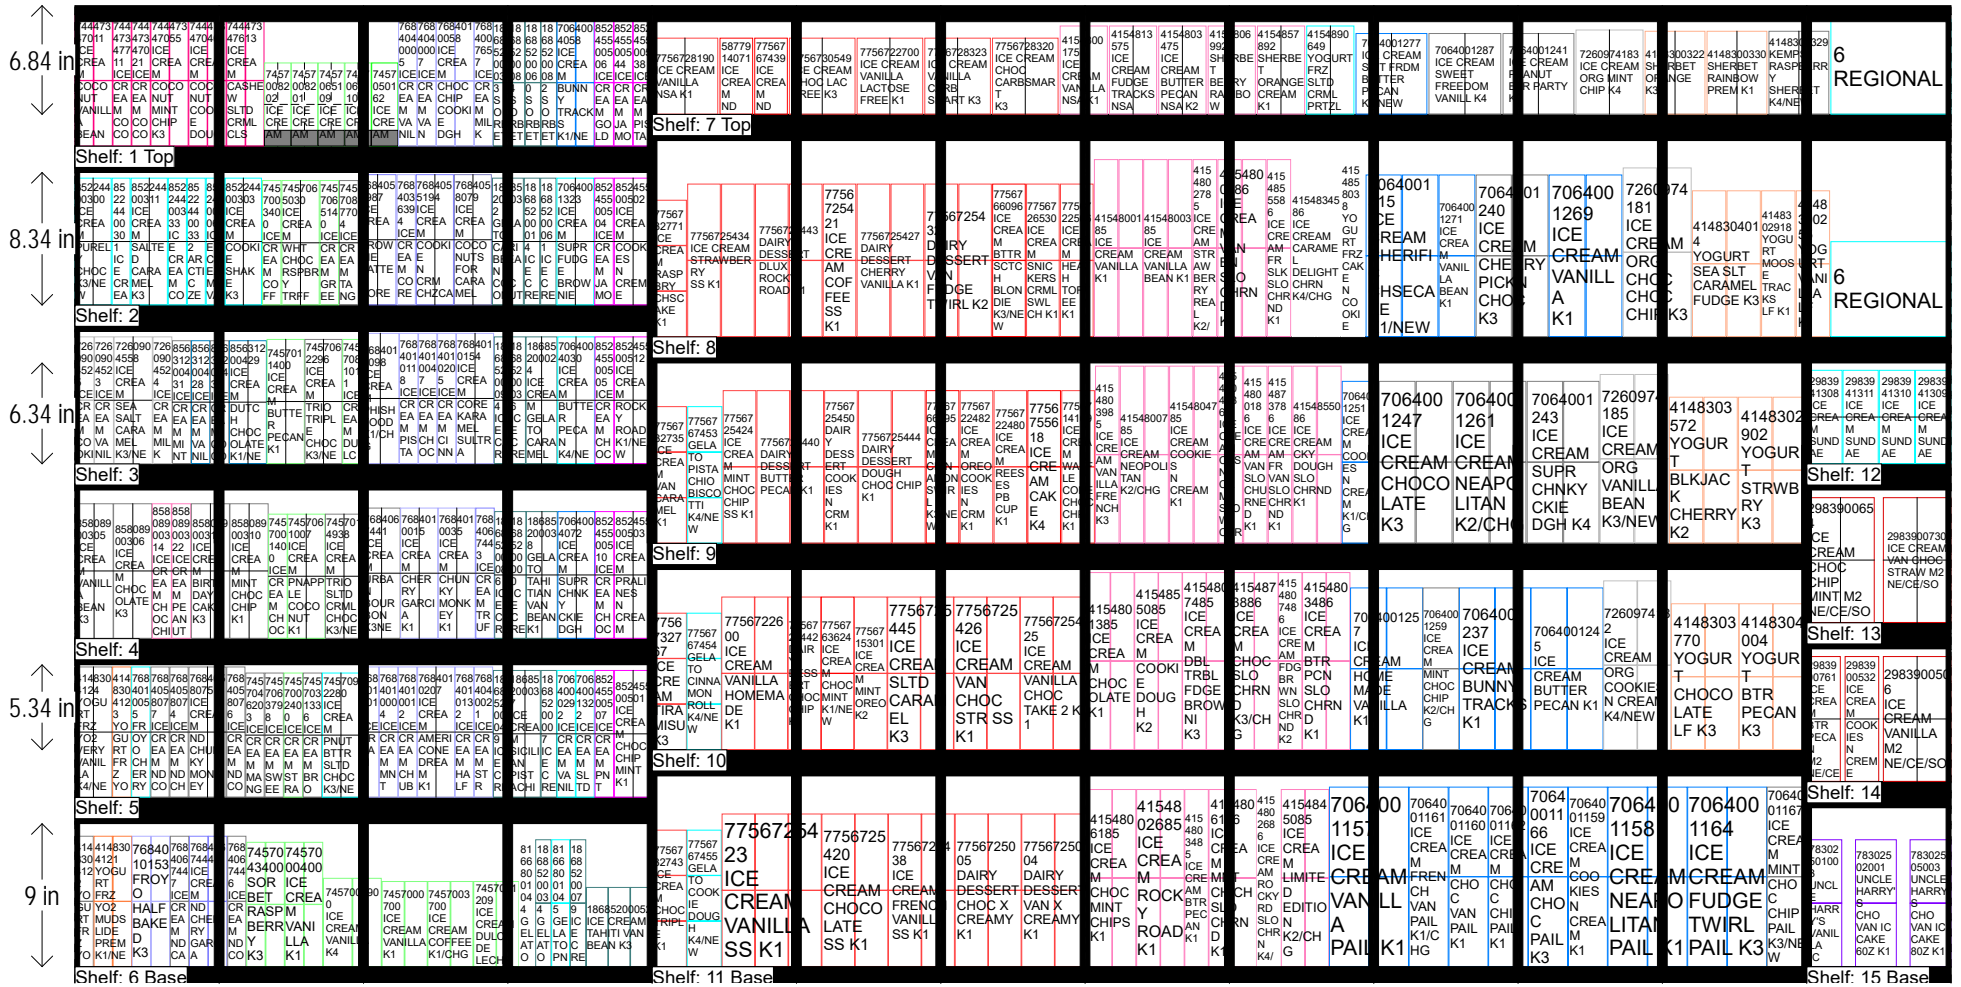

ICE CREAM -13 DOORS

HQ DeCA Planogram

Left-right

HQ DeCA/MBU PLANOGRAM APPROVED BY JAMES TAYLOR/IVEENA HENDERSON.

19 JULY 2017

ITEM POSTIONS MUST NOT CHANGE AT ANYTIME. LOCAL AND REGIONAL PRODUCT IS NOT TO EXCEED SPACE ALLOCATED ON POG