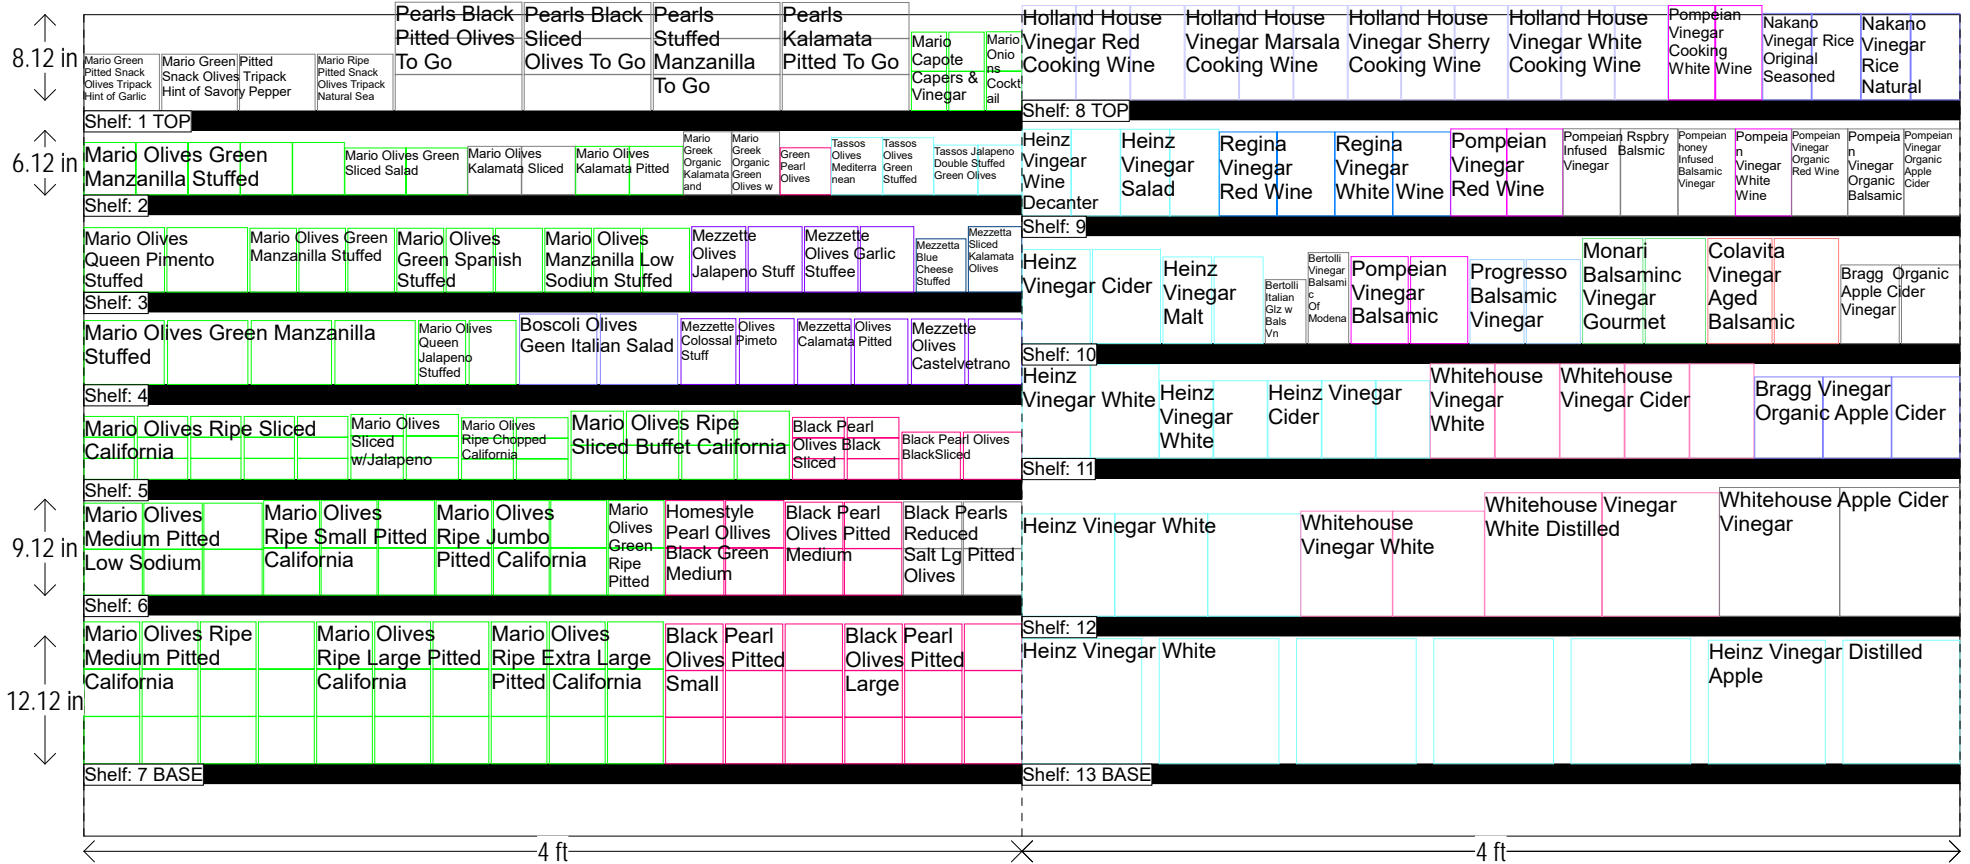

VINEGAR & OLIVES 8 FT. SECTION

HQ DeCA PLANOGRAM

CLASS 3/ 4/ 5 STORES EASTERN MARKETING AREA

DELETED 73214-00634, -00633
ADDED 73214-00619, -00525

Left-right

HQ DeCA/MBU PLANOGRAM APPROVED BY BUSINESS MGR, BARBARA MERRIWEATHER, MERCHANDISING SPECIALIST ALEX WALDON.

Vinegar-Olives 8 K3-4-5 East.psa

VINEGAR & OLIVES 8 FT. SECTION

HQ DeCA PLANOGRAM

CLASS 3/ 4/ 5 STORES EASTERN MARKETING AREA

DELETED 73214-00634, -00633
 ADDED 73214-00619, -00525

Left-right	HQ DeCA/MBU PLANOGRAM APPROVED BY BUSINESS MGR, BARBARA MERRIWEATHER, MERCHANDISING SPECIALIST ALEX WALDON.
7 MARCH 2017	FACINGS MAY BE ADJUSTED TO ACCOMMODATE LOCAL AND REGIONAL ITEMS (END OF FLOW). FACINGS MAY BE ADJUSTED TO MEET CUSTOMER DEMAND - CAO MUST BE INVOLVED IN THE PROCESS ALONG WITH STORE MANAGEMENT APPROVAL. ITEM POSITIONS MUST NOT BE CHANGED AT ANY TIME.
Vinegar-Olives 8 K3-4-5 East.psa	

VINEGAR & OLIVES 8 FT. SECTION

4	4360000023	Whitehouse Vinegar White	32.00	OZ	2	M1/East	12	14	1.17	8.99 in	3.30 in	3.30 in	Front	
5	4360000021	Whitehouse Vinegar Cider	32.00	OZ	3	M1/East	12	21	1.75	8.99 in	3.30 in	3.30 in	Front	
6	7430500132	Bragg Vinegar Organic Apple Cider	32.00	OZ	3	K1	12	21	1.75	7.75 in	3.49 in	3.49 in	Front	