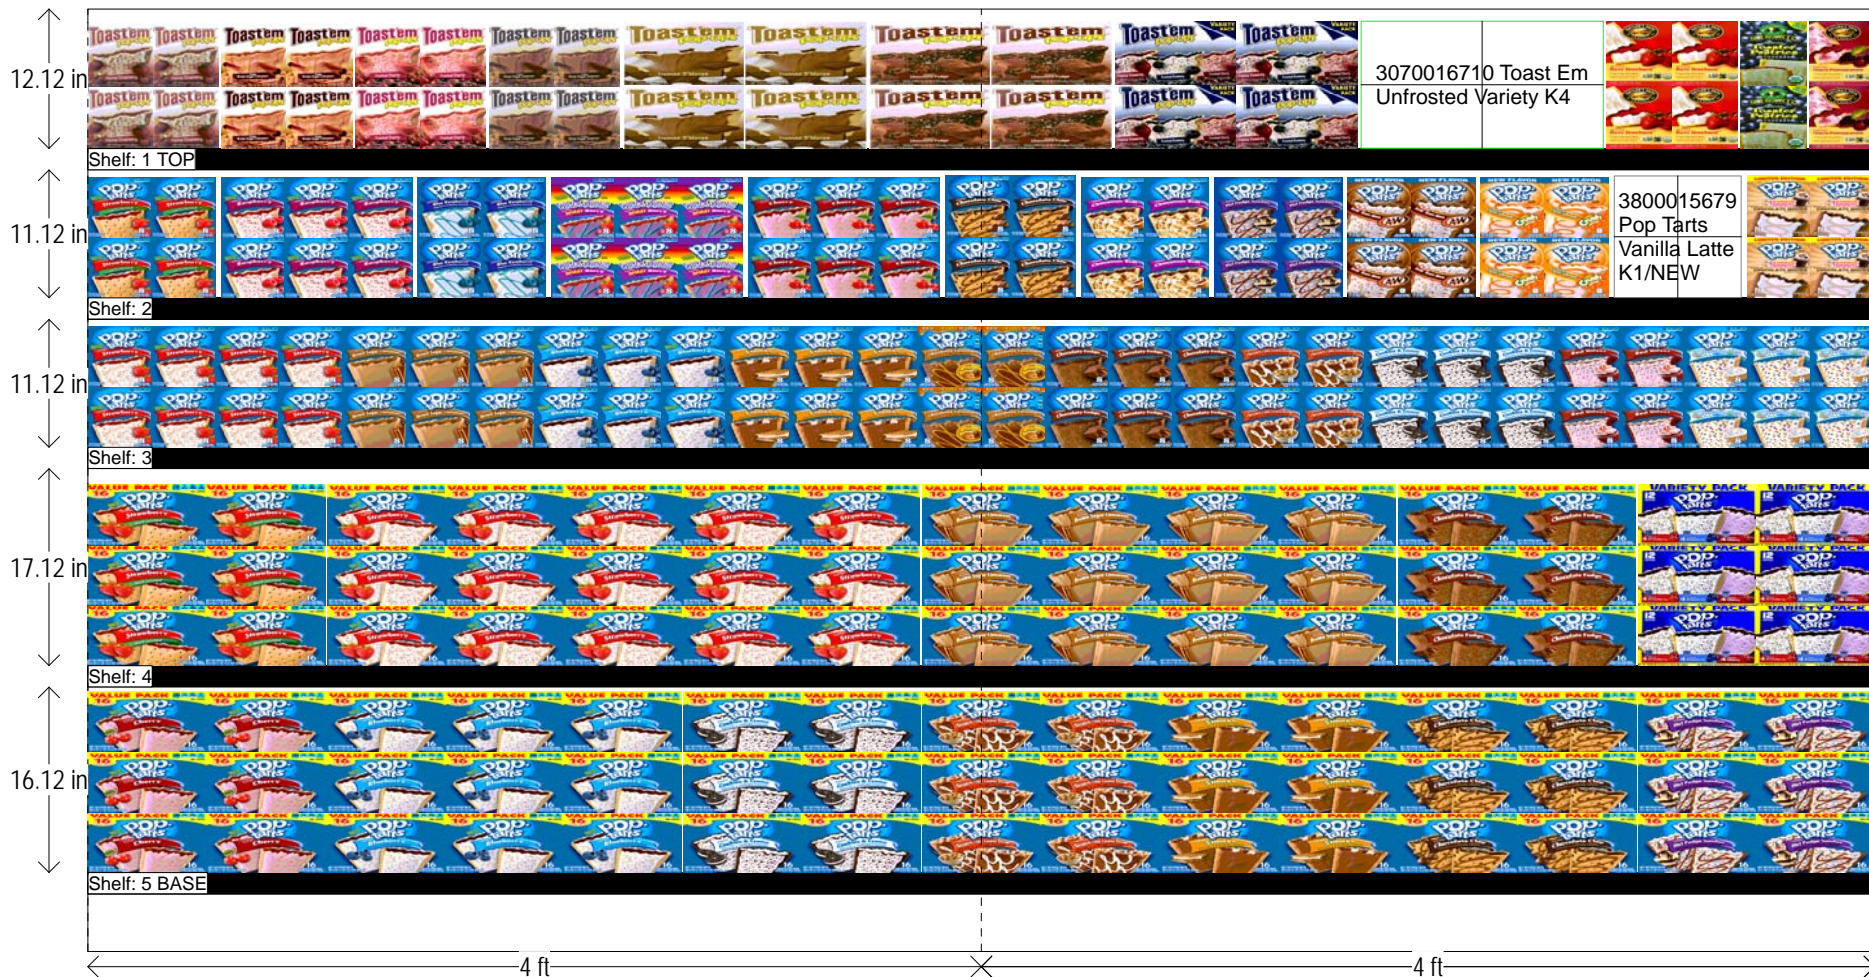

TOASTER PASTRY 8 FT SECTION

HQ DeCA PLANOGRAM

CLASS 4 / 5 STORES

DELETE:
3800011714, 3800076611, 3800076615, 3800014138
ADD:
3800015679, 3800015673, 3800074820

Left-right	HQ DeCA/MBU PLANOGRAM APPROVED BY CATEGORY MANAGER BARBARA MERRIWEATHER OR MERCHANTISER STEPHEN ARMBROSTER
11 January 2017	FACINGS MAY BE ADJUSTED TO ACCOMMODATE LOCAL AND REGIONAL ITEMS (END OF FLOW). FACINGS MAY BE ADJUSTED TO MEET CUSTOMER DEMAND-CAO MUST BE INVOLVED IN THE THE PROCESS ALONG WITH STORE MANAGEMENT APPROVAL. ITEM POSITIONS MUST NOT BE CHANGED AT ANY TIME.
Toaster-Pastry-8-K4-5.psa	

Left-right	HQ DeCA/MBU PLANOGRAM APPROVED BY CATEGORY MANAGER BARBARA MERRIWEATHER OR MERCHANDISER STEPHEN ARMBROSTER
11 January 2017	FACINGS MAY BE ADJUSTED TO ACCOMMODATE LOCAL AND REGIONAL ITEMS (END OF FLOW). FACINGS MAY BE ADJUSTED TO MEET CUSTOMER DEMAND-CAO MUST BE INVOLVED IN THE THE PROCESS ALONG WITH STORE MANAGEMENT APPROVAL. ITEM POSITIONS MUST NOT BE CHANGED AT ANY TIME.
Toaster-Pastry-8-K4-5.psa	
	Page: 2 of 4

SHELF:5 BASE		WIDTH:96 in	MERCH HEIGHT:18.00 in			DEPTH:26 in			SPACE AVAIL:0.75 in					
Locatio...	UPC	NAME	SIZE	UOM	NOF	RSL	CS/PK	PACKOUT	Cases	H	W	D	Orientation	Add Date
1	3800032747	Kelloggs Pop Tart Frosted Cherry	29.30OZ	2	2	K1	8	42	5.25	5.24 in	6.35 in	3.58 in	Front	
2	3800037673	Kelloggs Pop Tart Frosted Blueberry	29.30OZ	3	2	K1	8	63	7.88	5.24 in	6.35 in	3.58 in	Front	
3	3800043518	Kelloggs Pop Tart Cookies & Creme	28.20OZ	2	2	K1	8	42	5.25	5.24 in	6.35 in	3.58 in	Front	
4	3800043515	Kelloggs Pop Tart Chocolate Chip Cookie Dough	28.20OZ	2	2	K1	8	42	5.25	5.24 in	6.35 in	3.58 in	Front	