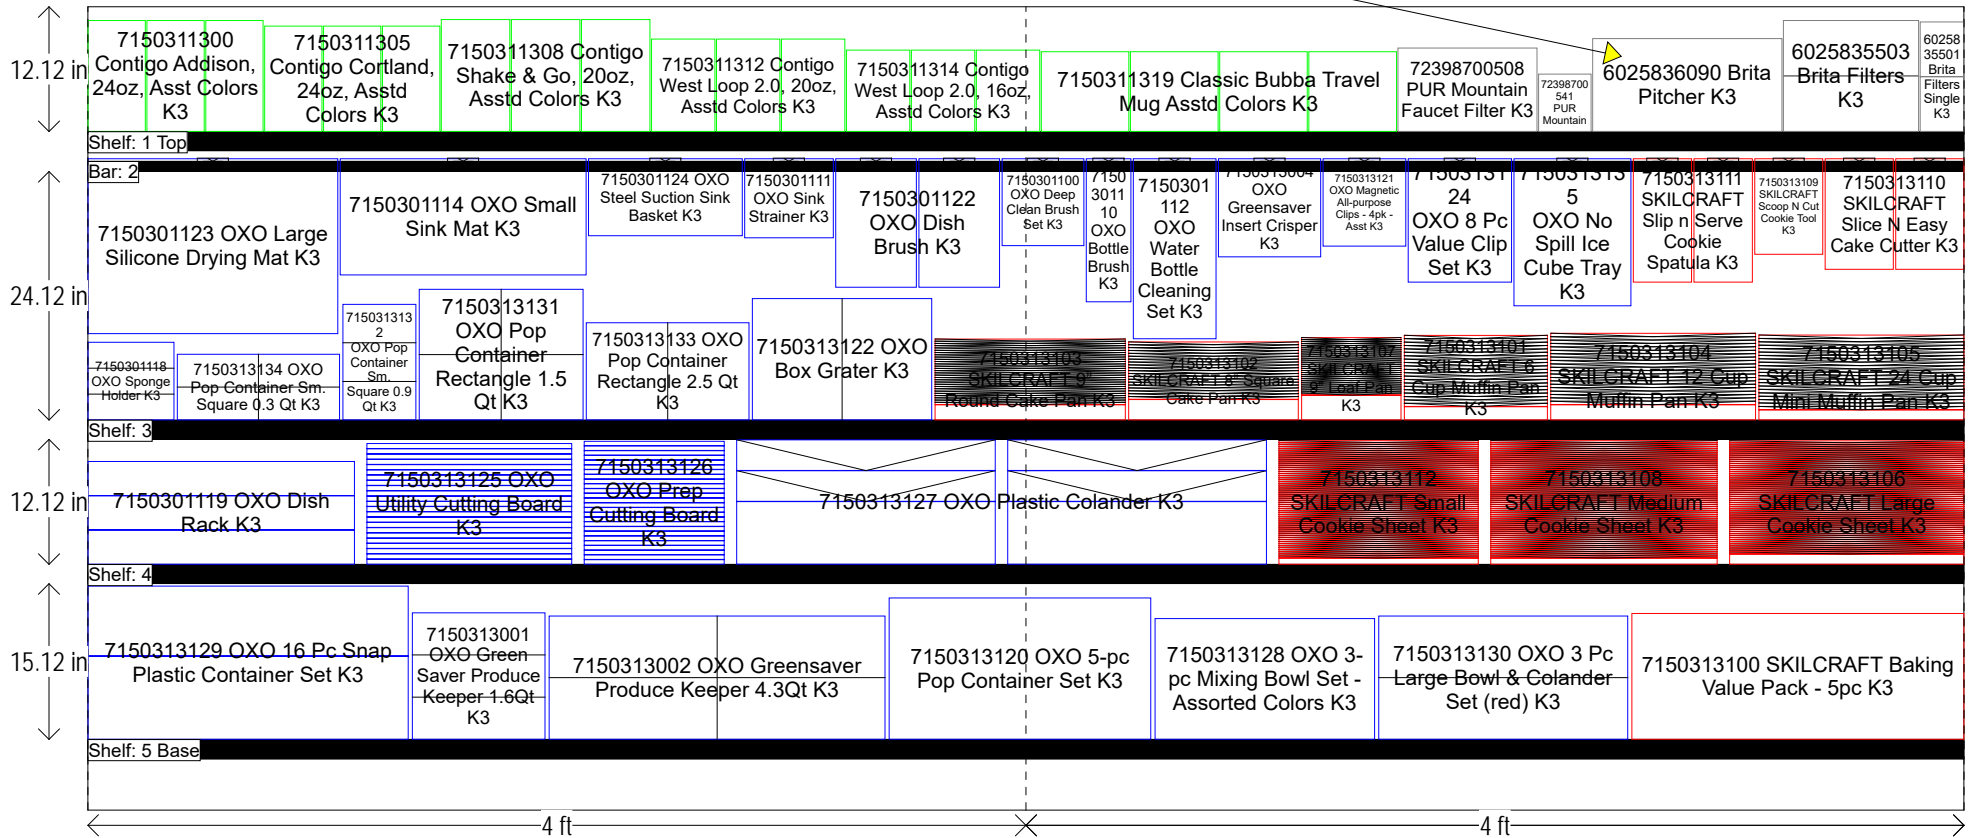

SKILCRAFT IN-LINE 8 FT SECTION

HQ DeCA PLANOGRAM

CLASS 3-4-5 STORES

Add 5 Water Filtration SKU's

6025836090 Brita Pitcher K3

Left-right	HQ DeCA/PLANOGRAM APPROVED BY CATEGORY MANAGER, DARRELL CLARY AND MERCHANDISING SPECIALIST, JANET BERRY
7 JUNE 2017	FACINGS MAY BE ADJUSTED TO ACCOMMODATE LOCAL AND REGIONAL ITEMS (END OF FLOW). FACINGS MAY BE ADJUSTED TO MEET CUSTOMER DEMAND - CAO MUST BE INVOLVED IN THE PROCESS ALONG WITH STORE MANAGEMENT APPROVAL. ITEM POSITIONS MUST NOT BE CHANGED AT ANY TIME.
NIB In-Line 8-8-16 remove pans .psa	

SKILCRAFT IN-LINE 8 FT SECTION

HQ DeCA PLANOGRAM

CLASS 3-4-5 STORES

Add 5 Water Filtration SKU's

Left-right	HQ DeCA/PLANOGRAM APPROVED BY CATEGORY MANAGER, DARRELL CLARY AND MERCHANDISING SPECIALIST, JANET BERRY
7 JUNE 2017	FACINGS MAY BE ADJUSTED TO ACCOMMODATE LOCAL AND REGIONAL ITEMS (END OF FLOW). FACINGS MAY BE ADJUSTED TO MEET CUSTOMER DEMAND - CAO MUST BE INVOLVED IN THE PROCESS ALONG WITH STORE MANAGEMENT APPROVAL. ITEM POSITIONS MUST NOT BE CHANGED AT ANY TIME.
NIB In-Line 8-8-16 remove pans .psa	<div style="text-align: right;">Page: 2 of 4</div>