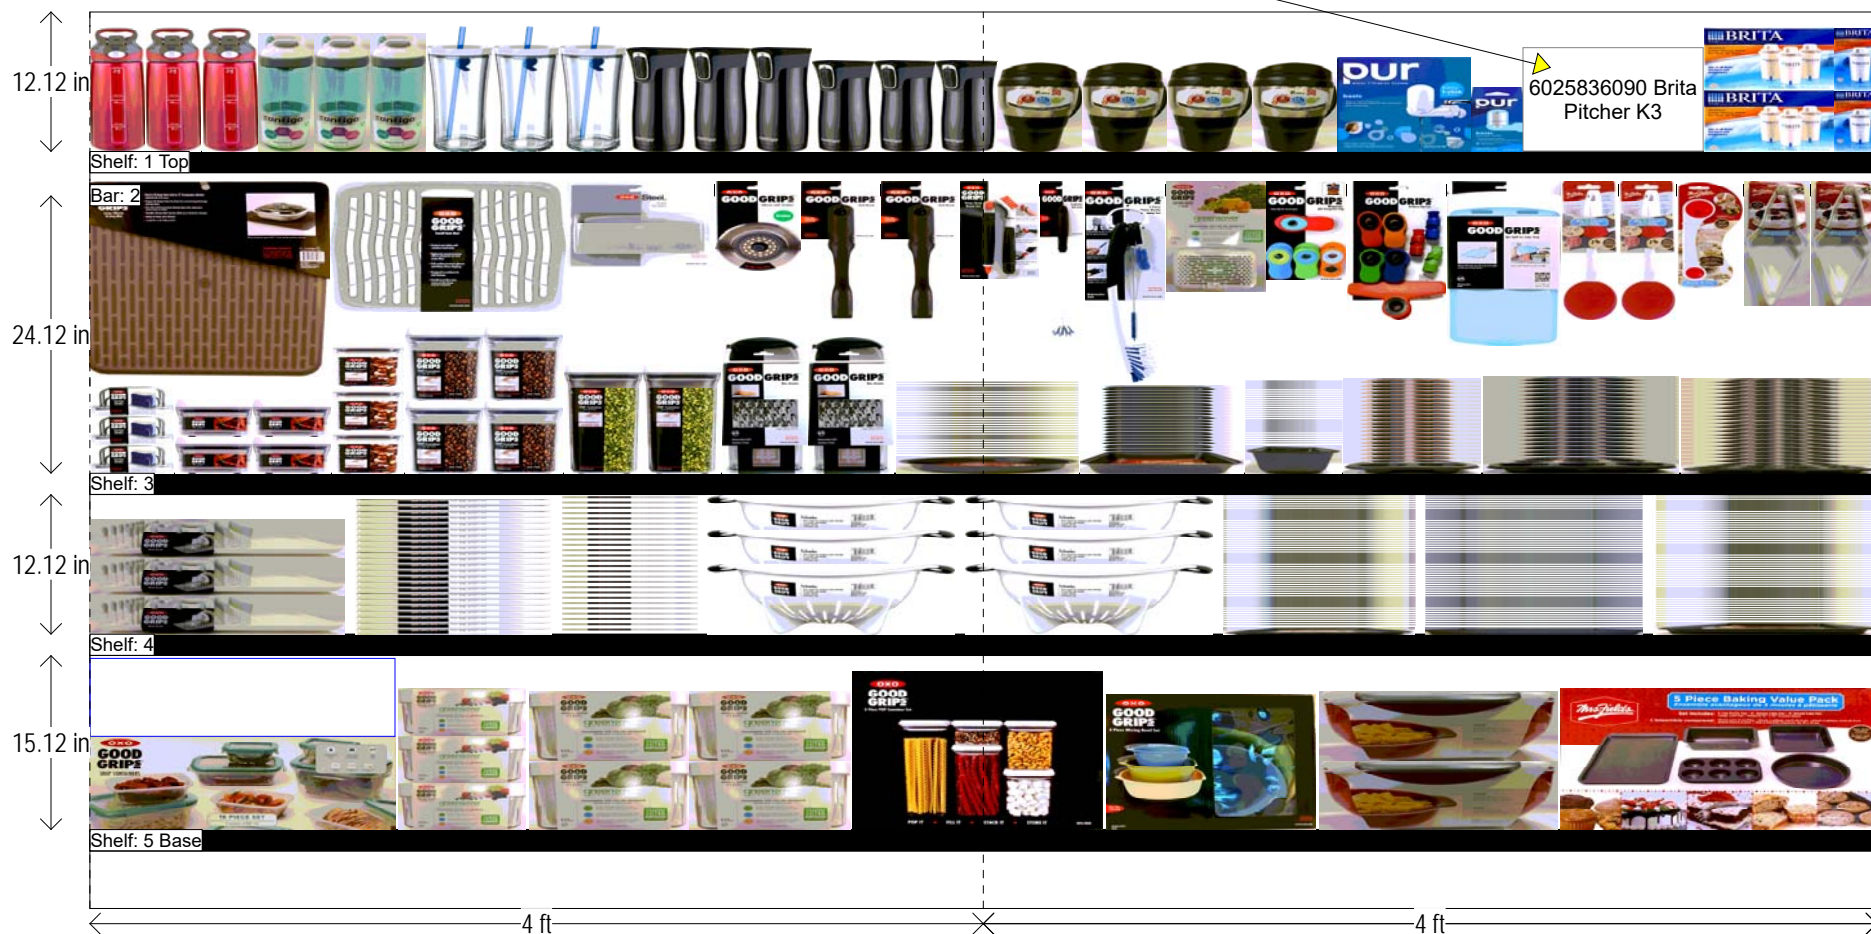

SKILCRAFT IN-LINE 8 FT SECTION

HQ DeCA PLANOGRAM

CLASS 3-4-5 STORES

Add 5 Water Filtration SKU's

6025836090 Brita Pitcher K3

Left-right	HQ DeCA/PLANOGRAM APPROVED BY CATEGORY MANAGER, DARRELL CLARY AND MERCHANDISING SPECIALIST, JANET BERRY
7 JUNE 2017	FACINGS MAY BE ADJUSTED TO ACCOMMODATE LOCAL AND REGIONAL ITEMS (END OF FLOW). FACINGS MAY BE ADJUSTED TO MEET CUSTOMER DEMAND - CAO MUST BE INVOLVED IN THE PROCESS ALONG WITH STORE MANAGEMENT APPROVAL. ITEM POSITIONS MUST NOT BE CHANGED AT ANY TIME.
NIB In-Line 8-8-16 remove pans .psa	

SKILCRAFT IN-LINE 8 FT SECTION

HQ DeCA PLANOGRAM

CLASS 3-4-5 STORES

Add 5 Water Filtration SKU's

Left-right	HQ DeCA/PLANOGRAM APPROVED BY CATEGORY MANAGER, DARRELL CLARY AND MERCHANDISING SPECIALIST, JANET BERRY
7 JUNE 2017	FACINGS MAY BE ADJUSTED TO ACCOMMODATE LOCAL AND REGIONAL ITEMS (END OF FLOW). FACINGS MAY BE ADJUSTED TO MEET CUSTOMER DEMAND - CAO MUST BE INVOLVED IN THE PROCESS ALONG WITH STORE MANAGEMENT APPROVAL. ITEM POSITIONS MUST NOT BE CHANGED AT ANY TIME.
NIB In-Line 8-8-16 remove pans .psa	<div style="text-align: right;">Page: 2 of 4</div>