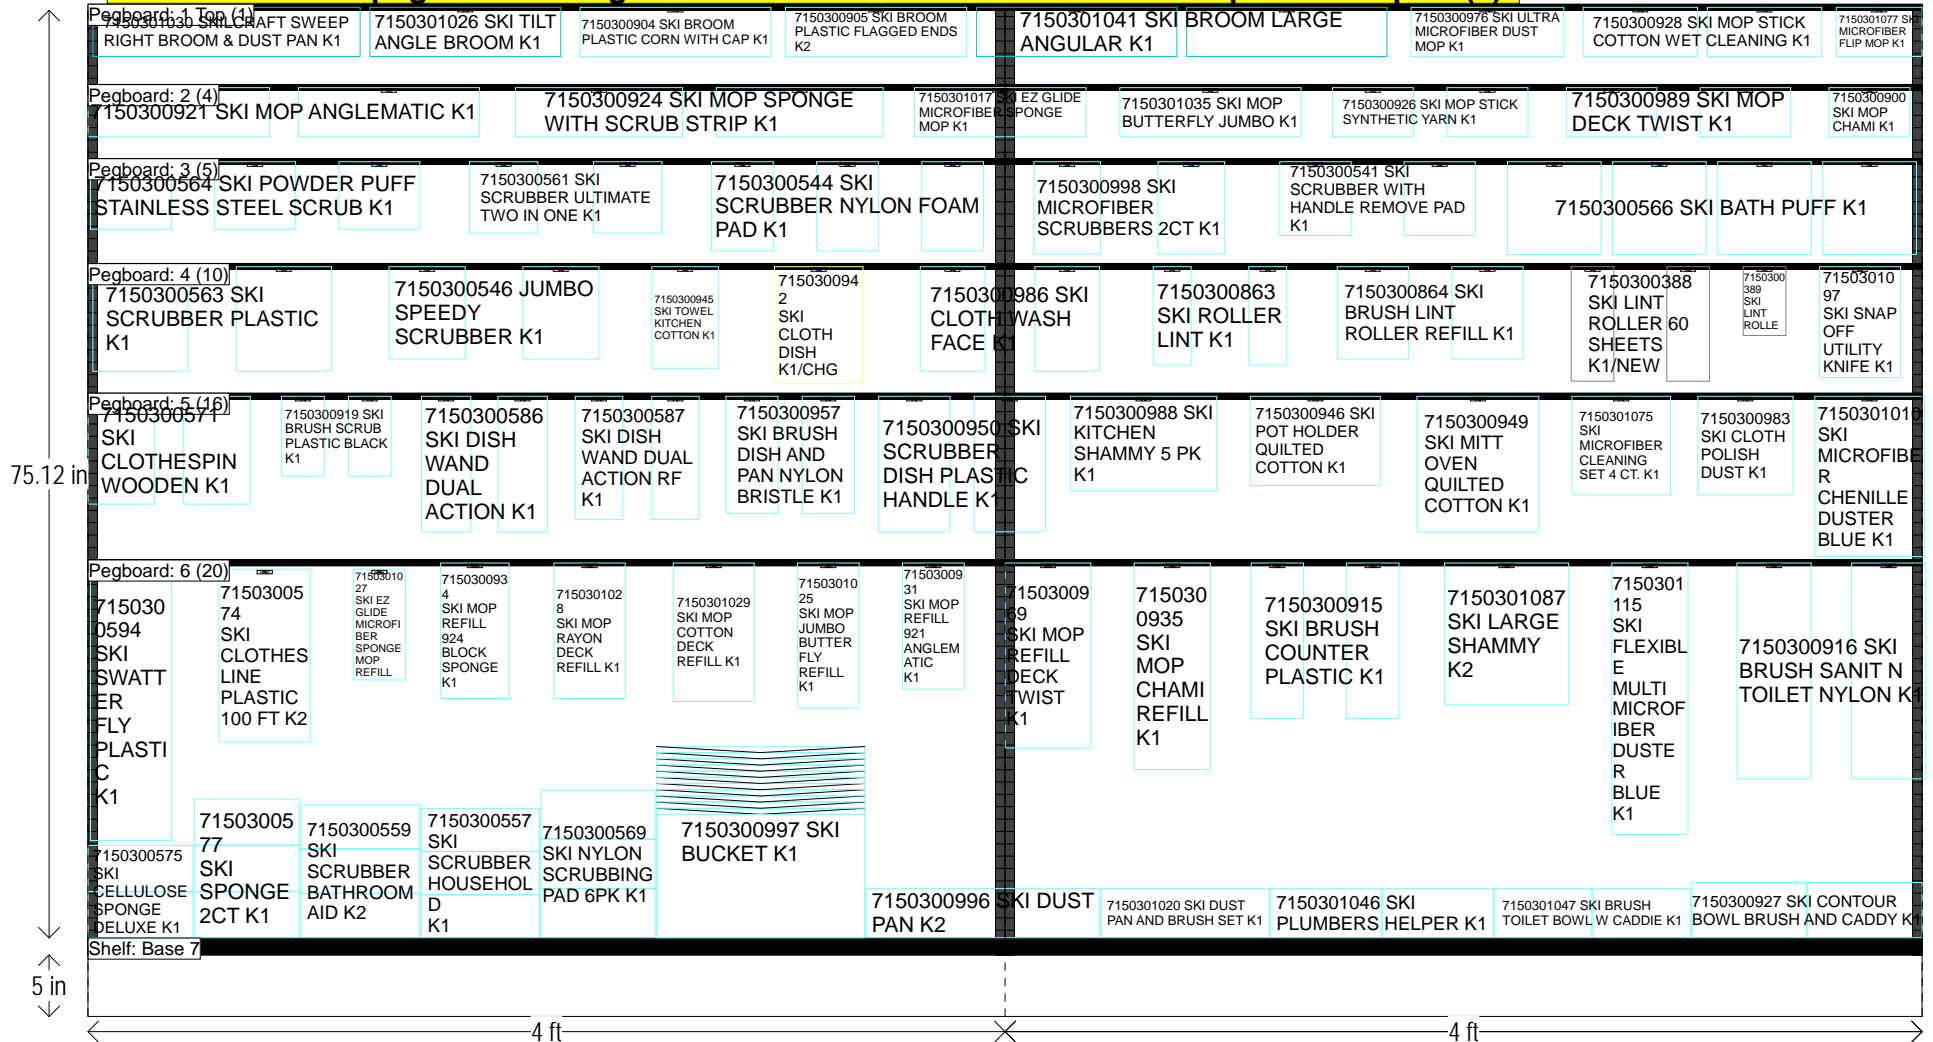

SKILCRAFT HOME CARE CENTER 8 FT SECTION

HQ DeCA PLANOGRAM

CLASS 2 STORES

POGS ARE NOT TO BE REVERSED TO FLOW WITH TRAFFIC

The slot that the peg should hang from is listed next to each shelf on the position report (#).