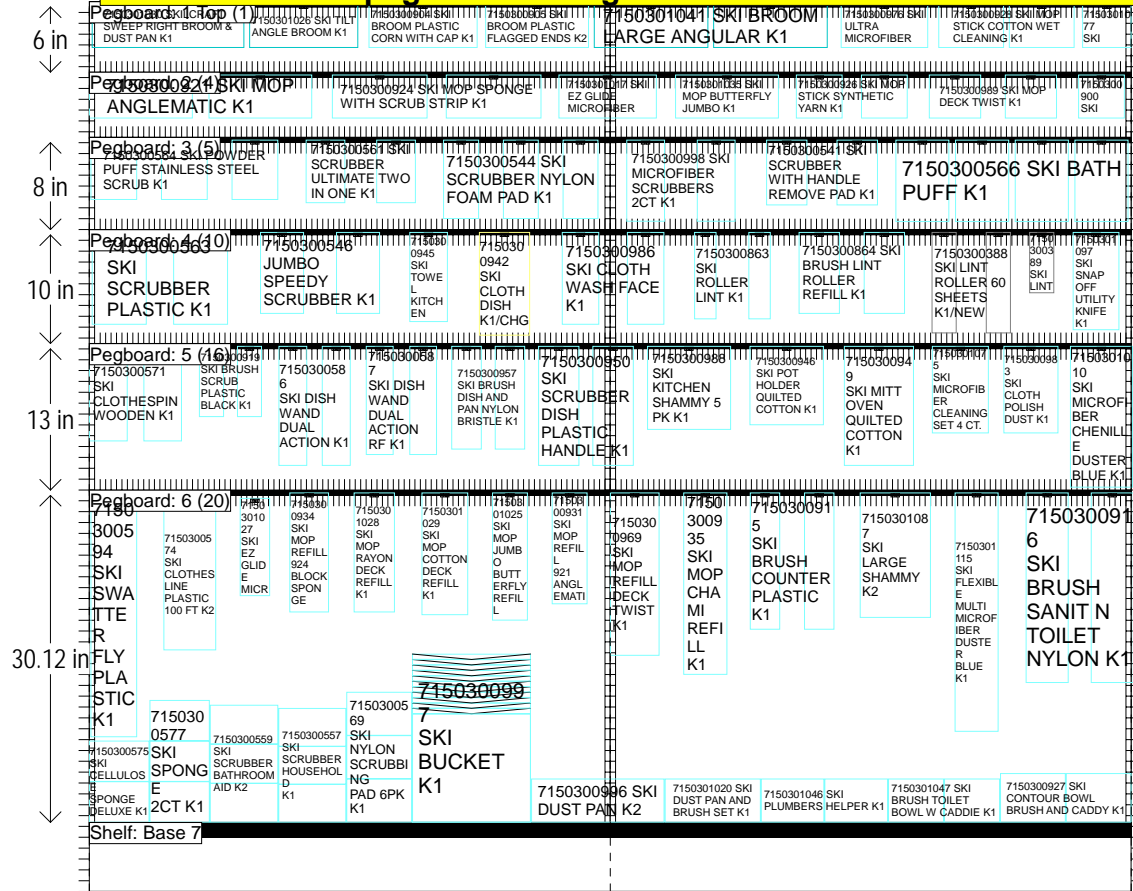

75.12 in

5 in

4 ft

4 ft

N/A

HQ DeCA/MBU PLANOGRAM APPROVED BY BUSINESS MANAGER DARRELL CLARY & MERCHANDISING SPECIALIST JANET BERRY.

1 DECEMBER 2016

Home Care Center 8ft K2

SKILCRAFT HOME CARE CENTER 8 FT SECTION

HQ DeCA PLANOGRAM

CLASS 2 STORES

POGS ARE NOT TO BE REVERSED TO FLOW WITH TRAFFIC

The slot that the peg should hang from is listed next to each shelf on the position report (#).