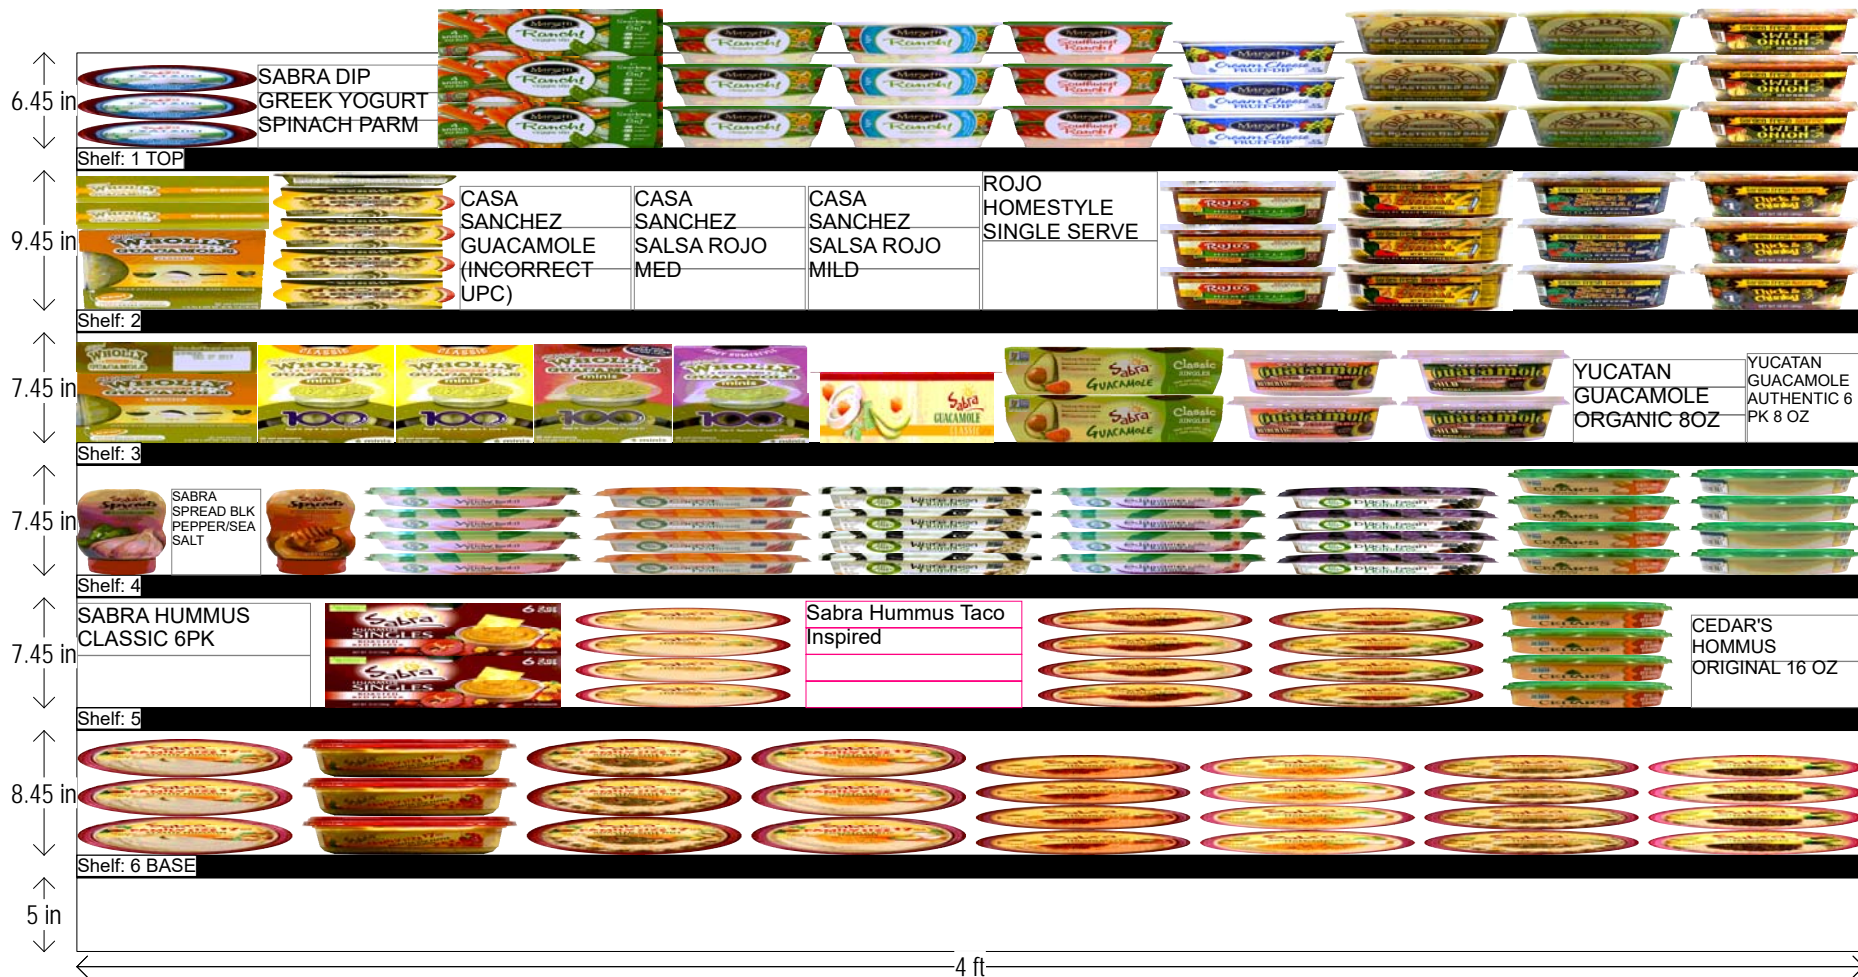

DIPS - CHILLED - 4 FT. SECTION

HQ DeCA PLANOGRAM

CLASS 3 4 5 - SOUTHWEST MARKETING AREAS

ADDED 40822-34367

Left-right	HQ DeCA/MBU PLANOGRAM APPROVED BY CATEGORY MANAGER BRIDGET BENNETT AND BUYER BRIAN MYRICK
19 APRIL 2017	FACINGS MAY BE ADJUSTED TO ACCOMODATE LOCAL AND REGIONAL ITEMS (END OF FLOW). FACINGS MAY BE ADJUSTED TO MEET CUSTOMER DEMAND - CAO MUST BE INVOLVED IN THE PROCESS ALONG WITH STORE MANAGEMENT APPROVAL. ITEM POSITIONS MUST NOT BE CHANGED AT ANY TIME.
PRODUCE - DIPS 4FT SECTION v2.psa	Page: 1 of 4