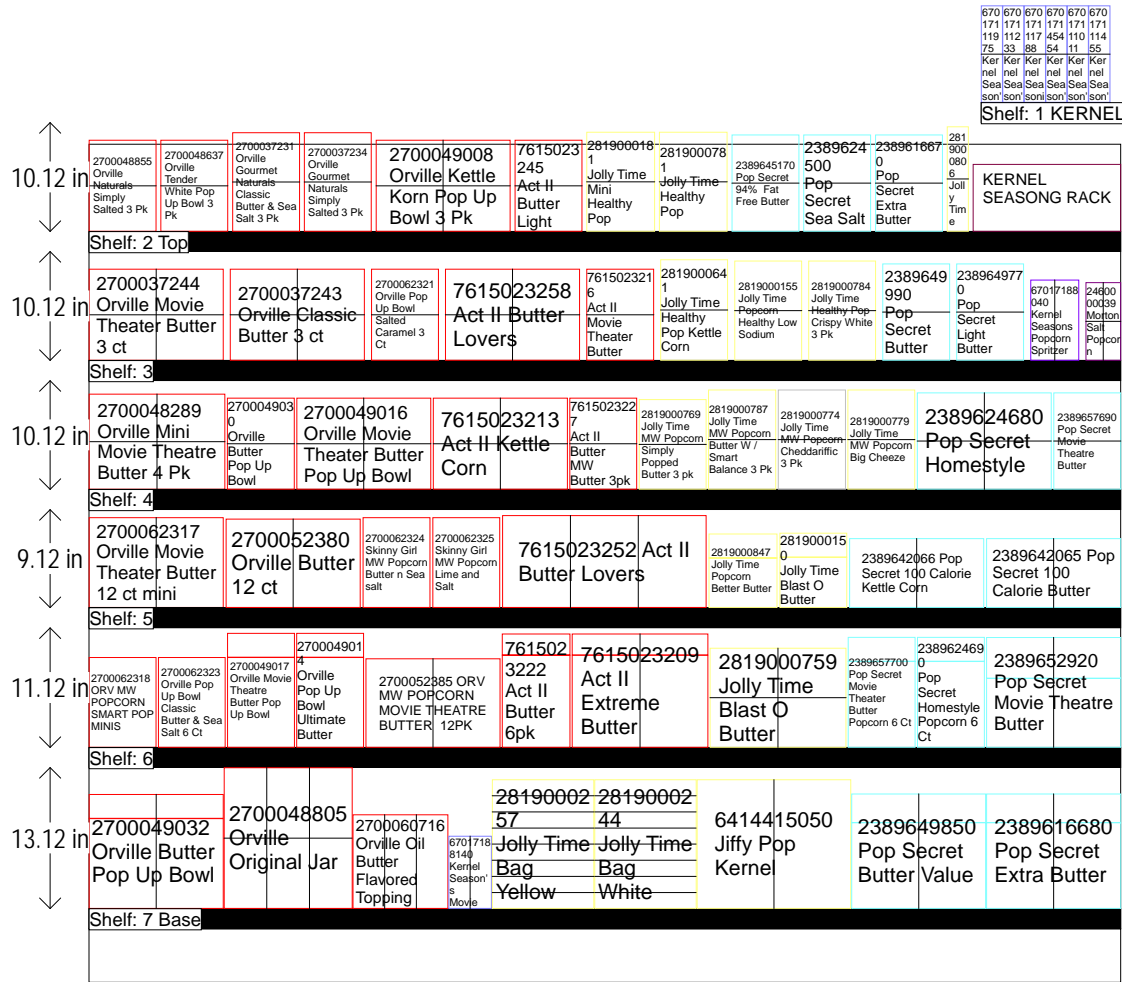

POPCORN (MICROWAVABLE) 8 FT SECTION

HQ DeCA PLANOGRAM

CLASS 3 / 4 / 5 STORES

Left-right

HQ DeCA PLANOGRAM APPROVED BY MERCHANDISING SPECIALIST JOEL SMALL.

14 FEBRUARY
2017

FACINGS MAY BE ADJUSTED TO ACCOMMODATE LOCAL AND REGIONAL ITEMS (END OF FLOW). FACINGS MAY BE ADJUSTED TO MEET CUSTOMER DEMAND-CAO MUST BE INVOLVED IN THE THE PROCESS ALONG WITH STORE MANAGEMENT APPROVAL. ITEM POSITIONS MUST NOT BE CHANGED AT ANY TIME.