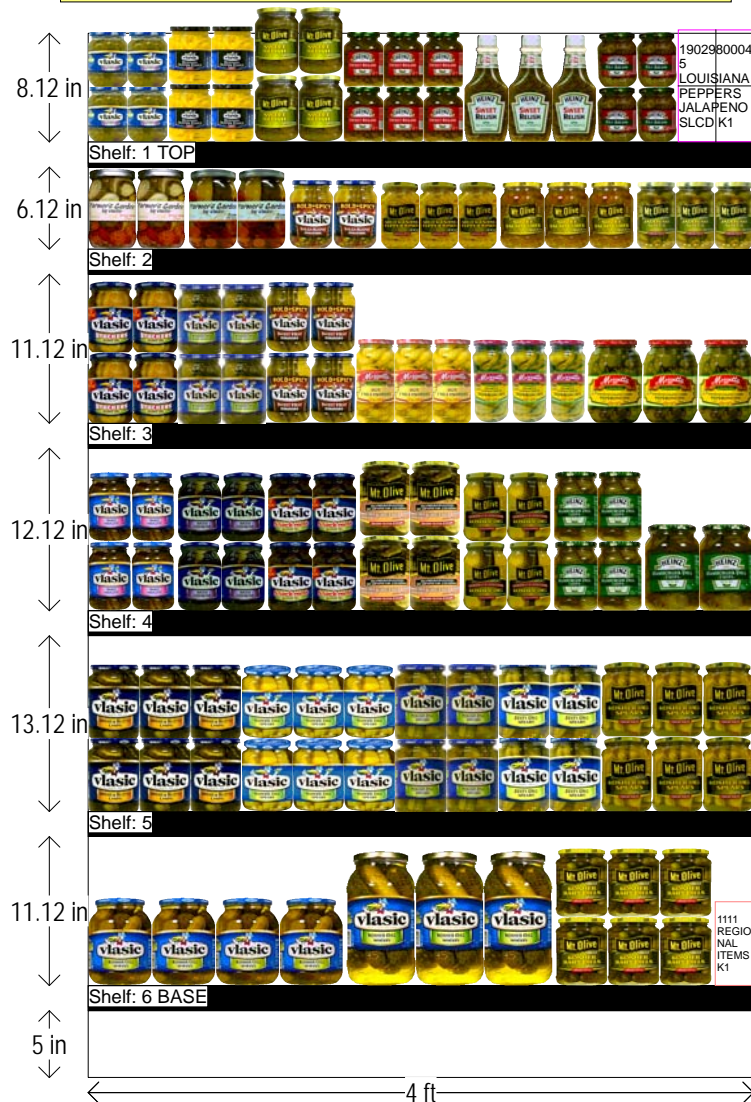

# PICKLES / PEPPERS / RELISH 4 FT SECTION

CLASS 1 STORES

HQ DeCA PLANOGRAM

LA JAL PEPPER UPC CHANGE 1760002292 to 19029800045

Left-right

HQ DeCA/MBU PLANOGRAM APPROVED BY BUSINESS MANAGER, BARBARA MERRIWEATHER

13 DECEMBER 2016

FACINGS MAY BE ADJUSTED TO ACCOMMODATE LOCAL AND REGIONAL ITEMS (END OF FLOW). FACINGS MAY BE ADJUSTED TO MEET CUSTOMER DEMAND - CAO MUST BE INVOLVED IN THE PROCESS ALONG WITH STORE MANAGEMENT APPROVAL. ITEM POSITIONS MUST NOT BE CHANGED AT ANY TIME.

SHELF:3		WIDTH:48 in	MERCH HEIGHT:13.00 in			DEPTH:24 in			SPACE AVAIL:0.34 in					
Loca...	UPC	NAME	SIZE	UOM	NOF	RSL	CS/PK	PACKOUT	Cases	H	W	D	Orientation	Add Date
1	5410000560	VLASIC PICKLES DILL KOSHER	16.00OZ	2	2	K1	12	28	2.33	5.28 in	3.23 in	3.23 in	Front	
2	5410000400	VLASIC PICKLES DILL BABY KOSH...	16.00OZ	2	2	K1	12	28	2.33	5.20 in	3.12 in	3.12 in	Front	
3	5410002110	VLASIC PICKLES SWEET HEAT ST...	16.00OZ	2	2	K1	12	28	2.33	5.28 in	3.23 in	3.23 in	Front	
4	7321400117	MEZZETTA PEPPERS CHILI HOT	16.00OZ	3	3	K1	12	24	2.00	6.27 in	2.75 in	2.78 in	Front	
5	7321400105	MEZZETTA PEPPERONCINI GLDN ...	16.00OZ	3	3	K1	12	24	2.00	6.27 in	2.75 in	2.78 in	Front	
6	7321400328	MEZZETTA PEPPERS PEPPERON...	32.00OZ	3	3	K1	12	18	1.50	6.25 in	4.00 in	4.00 in	Front	

SHELF:5		WIDTH:48 in	MERCH HEIGHT:13.00 in			DEPTH:26 in			SPACE AVAIL:0.22 in					
Loca...	UPC	NAME	SIZE	UOM	NOF	RSL	CS/PK	PACKOUT	Cases	H	W	D	Orientation	Add Date
1	5410000050	VLASIC PICKLES SWEET BTTR CH...	24.00OZ	3	3	K1	12	42	3.50	5.48 in	3.68 in	3.70 in	Front	
2	5410000060	VLASIC PICKLES DILL SPEARS KO...	24.00OZ	3	3	K1	12	42	3.50	5.48 in	3.68 in	3.70 in	Front	
3	5410000130	VLASIC PICKLES DILL POLISH SPE...	24.00OZ	2	2	K1	12	28	2.33	5.48 in	3.68 in	3.70 in	Front	
4	5410000160	VLASIC PICKLES DILL SPEARS ZE...	24.00OZ	2	2	K1	12	28	2.33	5.48 in	3.68 in	3.70 in	Front	
5	0930000080	MT OLIVE PICKLES KOSHER STRI...	24.00OZ	3	3	K1	12	42	3.50	5.59 in	3.66 in	3.66 in	Front	