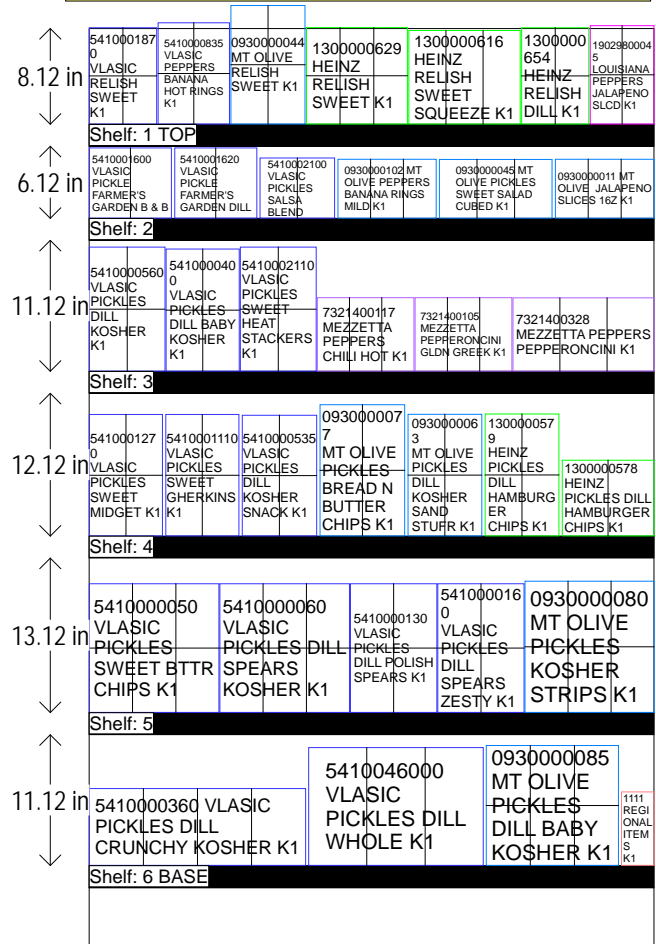

PICKLES / PEPPERS / RELISH 4 FT SECTION

CLASS 1 STORES

HQ DeCA PLANOGRAM

LA JAL PEPPER UPC CHANGE 1760002292 to 19029800045

Left-right HQ DeCA/MBU PLANOGRAM APPROVED BY BUSINESS MANAGER, BARBARA MERRIWEATHER

13 DECEMBER 2016 FACINGS MAY BE ADJUSTED TO ACCOMMODATE LOCAL AND REGIONAL ITEMS (END OF FLOW). FACINGS MAY BE ADJUSTED TO MEET CUSTOMER DEMAND - CAO MUST BE INVOLVED IN THE PROCESS ALONG WITH STORE MANAGEMENT APPROVAL. ITEM POSITIONS MUST NOT BE CHANGED AT ANY TIME.

Pickles-Peppers
4 K1.psa