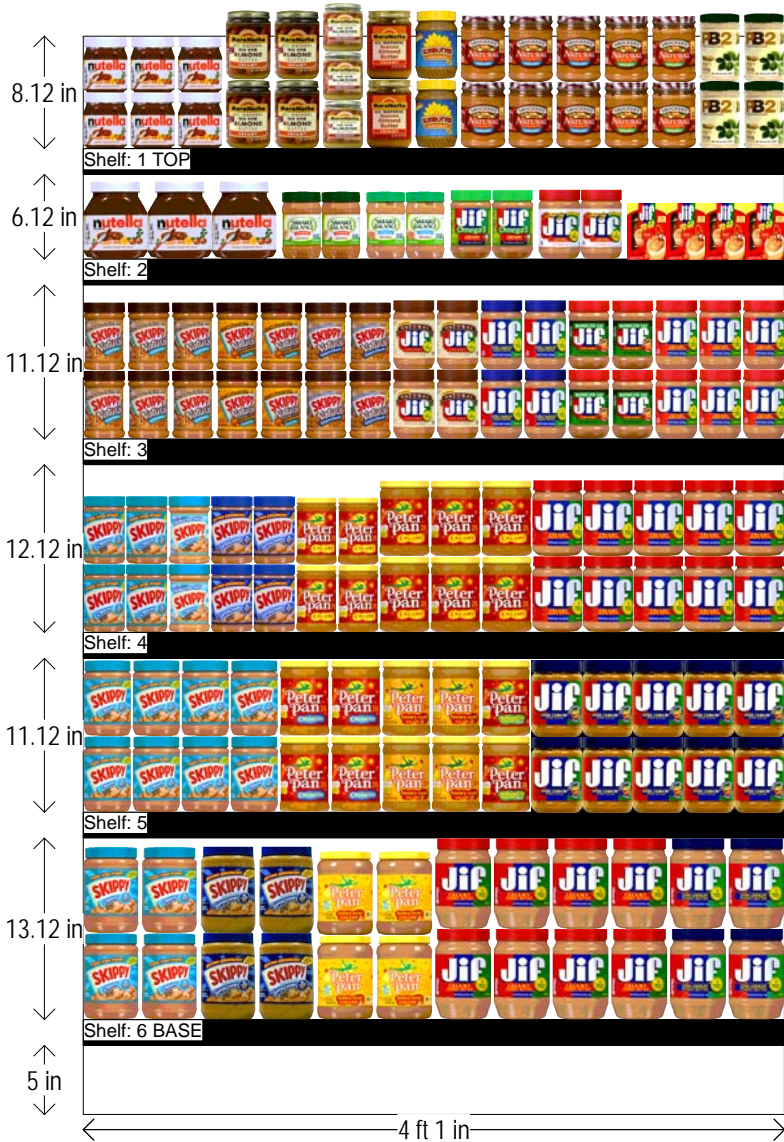

# PEANUT BUTTER 4 FT 1 IN SECTION

CLASS C/D STORES - EUROPE

HQ DeCA PLANOGRAM

Left-right	HQ DeCA/MBU PLANOGRAM APPROVED BY BUSINESS MANAGER, BARBARA MERRIWEATHER AND MERCHANDISING SPECIALIST, ALEX WALDON.
20 SEPTEMBER 2016	FACINGS MAY BE ADJUSTED TO ACCOMMODATE LOCAL AND REGIONAL ITEMS (END OF FLOW). FACINGS MAY BE ADJUSTED TO MEET CUSTOMER DEMAND - CAO MUST BE INVOLVED IN THE PROCESS ALONG WITH STORE MANAGEMENT APPROVAL. ITEM POSITIONS MUST NOT BE CHANGED AT ANY TIME.
Peanut-Butter Class C D	

# PEANUT BUTTER 4 FT 1 IN SECTION

# PEANUT BUTTER 4 FT 1 IN SECTION

SHELF:1 TOP		WIDTH:49 in	MERCH HEIGHT:11.00 in			DEPTH:22 in			SPACE AVAIL:2.97 in						
Locatio...	UPC	NAME	SIZE	UOM	NOF	RSL HQ	RSL EU	CS/PK	PK OUT	Cases	H	W	D	Orientation	Add Date
1	0980089500	Nutella Spread	13.00OZ		3	K1		15	42	2.80	4.03 in	3.10 in	3.10 in	Front	
2	5165109368	Maranatha No Str Crmy Almnd Butter	12.00OZ		2	K2	GC	6	24	4.00	5.00 in	3.19 in	3.19 in	Front	
3	5165109369	Maranatha No Str Crnch Almnd Butter	12.00OZ		1	K2	GC	6	21	3.50	3.50 in	2.82 in	2.82 in	Front	
4	5165106032	Maranatha Creamy Rstd Almnd Butter	16.00OZ		1	K2		6	12	2.00	5.00 in	3.19 in	3.19 in	Front	
5	73753919120	Sunbelt Sunbutter	16.00OZ		1	K2	GC	6	14	2.33	5.00 in	3.00 in	3.00 in	Front	
6	5150001700	Smuckers Natural Creamy	16.00OZ		3	S1	GB	12	42	3.50	4.80 in	3.12 in	3.12 in	Front	
7	5150001701	Smuckers Natural Chunky	16.00OZ		2	S1	GA	12	28	2.33	4.79 in	3.11 in	3.11 in	Front	
8	85079100200	Bell Plantation Powdered Peanut Butter	6.50OZ		2	K2	GD	12	20	1.67	4.88 in	2.88 in	3.81 in	Front	