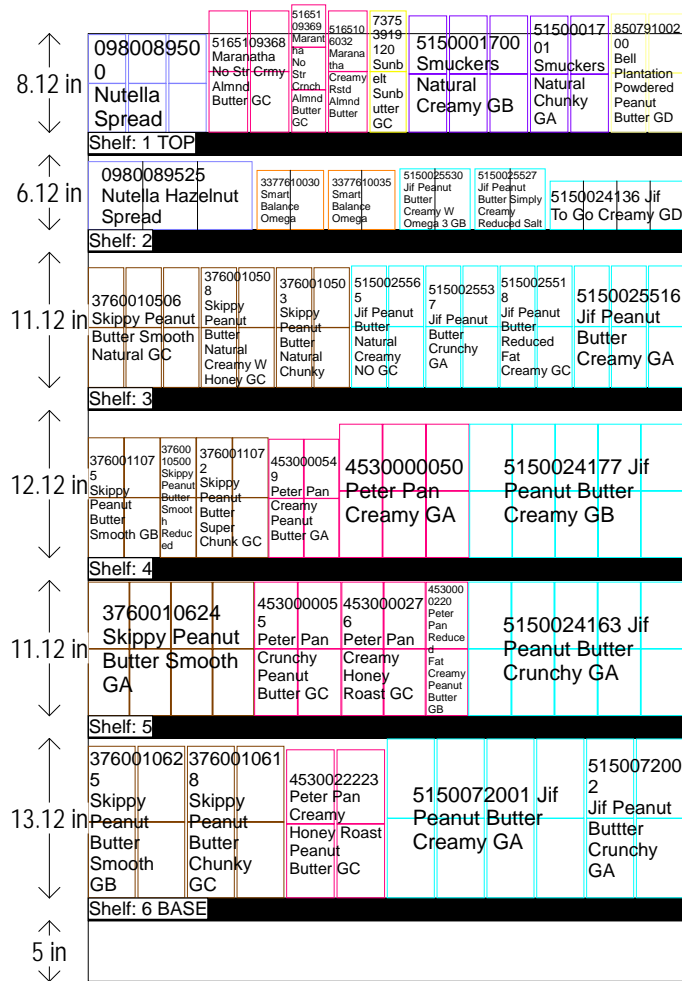

PEANUT BUTTER 4 FT 1 IN SECTION

CLASS C/D STORES - EUROPE

HQ DeCA PLANOGRAM

Left-right	HQ DeCA/MBU PLANOGRAM APPROVED BY BUSINESS MANAGER, BARBARA MERRIWEATHER AND MERCHANDISING SPECIALIST, ALEX WALDON.
20 SEPTEMBER 2016	FACINGS MAY BE ADJUSTED TO ACCOMMODATE LOCAL AND REGIONAL ITEMS (END OF FLOW). FACINGS MAY BE ADJUSTED TO MEET CUSTOMER DEMAND - CAO MUST BE INVOLVED IN THE PROCESS ALONG WITH STORE MANAGEMENT APPROVAL. ITEM POSITIONS MUST NOT BE CHANGED AT ANY TIME.
Peanut-Butter Class C D