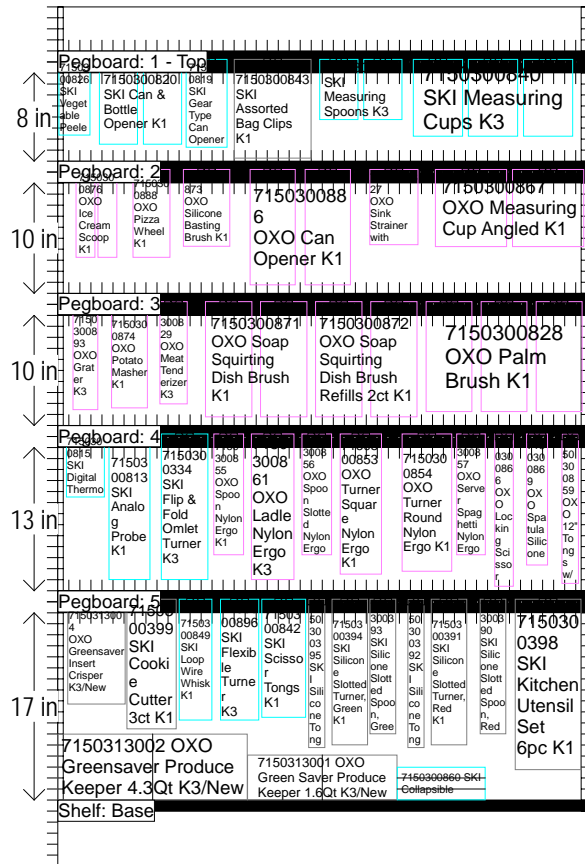

HQ DeCA PLANOGRAM

CLASS 3/4/5 STORES

POGS ARE NOT TO BE REVERSED TO FLOW WITH TRAFFIC

72 in

5 in

4 ft

If you have the Produce Combo Rack in your store, the Pineapple Corer MR 899 goes here in Gadgets on the base shelf.

N/A	HQ DeCA/MBU PLANOGRAM APPROVED BY BUSINESS MANAGER DARRELL CLARY & MERCHANDISING SPECIALIST JANET BERRY.
1 DECEMBER 2016	
NIB Gadgets 4ft Class.psa	

HQ DeCA PLANOGRAM

CLASS 3/4/5 STORES

POGS ARE NOT TO BE REVERSED TO FLOW WITH TRAFFIC

SHELF:2		WIDTH:48 in	MERCH HEIGHT:18.00 in	DEPTH:0 in	SPACE AVAIL:11.23 in								
Loca...	UPC	NAME	SIZE UOM	NOF	RSL	CS/PK	PACKOUT	Cases	H	W	D	Orientation	Add Date
1	7150300876	OXO Ice Cream Scoop	1.00CT	2	K1	12	18	1.50	8.00 in	1.74 in	2.00 in	Front	
2	7150300888	OXO Pizza Wheel	1.00CT	1	K1	12	18	1.50	8.00 in	3.38 in	1.00 in	Front	
3	7150300873	OXO Silicone Basting Brush	1.00CT	1	K1	8	25	3.13	7.00 in	4.25 in	0.70 in	Front	
4	7150300886	OXO Can Opener	1.00CT	2	K1	9	12	1.33	10.50 in	4.13 in	2.87 in	Front	
5	7150300827	OXO Sink Strainer with Stopper	1.00CT	1	K1	12	5	0.42	6.85 in	4.40 in	3.06 in	Front	
6	7150300867	OXO Measuring Cup Angled	1.00CT	2	K1	6	8	1.33	7.03 in	6.50 in	4.33 in	Front	

SHELF:3		WIDTH:48 in	MERCH HEIGHT:18.00 in	DEPTH:0 in	SPACE AVAIL:10.41 in								
Loca...	UPC	NAME	SIZE UOM	NOF	RSL	CS/PK	PACKOUT	Cases	H	W	D	Orientation	Add Date
1	7150300893	OXO Grater	1.00CT	1	K3	6	17	2.83	9.83 in	2.28 in	1.05 in	Front	
2	7150300874	OXO Potato Masher	1.00CT	1	K1	6	7	1.17	9.67 in	3.28 in	2.28 in	Front	
3	7150300829	OXO Meat Tenderizer	1.00CT	1	K3	12	9	0.75	9.30 in	2.50 in	2.00 in	Front	
4	7150300871	OXO Soap Squirting Dish Brush	1.00CT	2	K1	6	20	3.33	10.48 in	4.24 in	1.80 in	Front	
5	7150300872	OXO Soap Squirting Dish Brush Refil...	2.00CT	2	K1	6	20	3.33	10.48 in	4.24 in	1.80 in	Front	
6	7150300828	OXO Palm Brush	1.00CT	3	K1	12	21	1.75	10.00 in	4.19 in	2.50 in	Front	