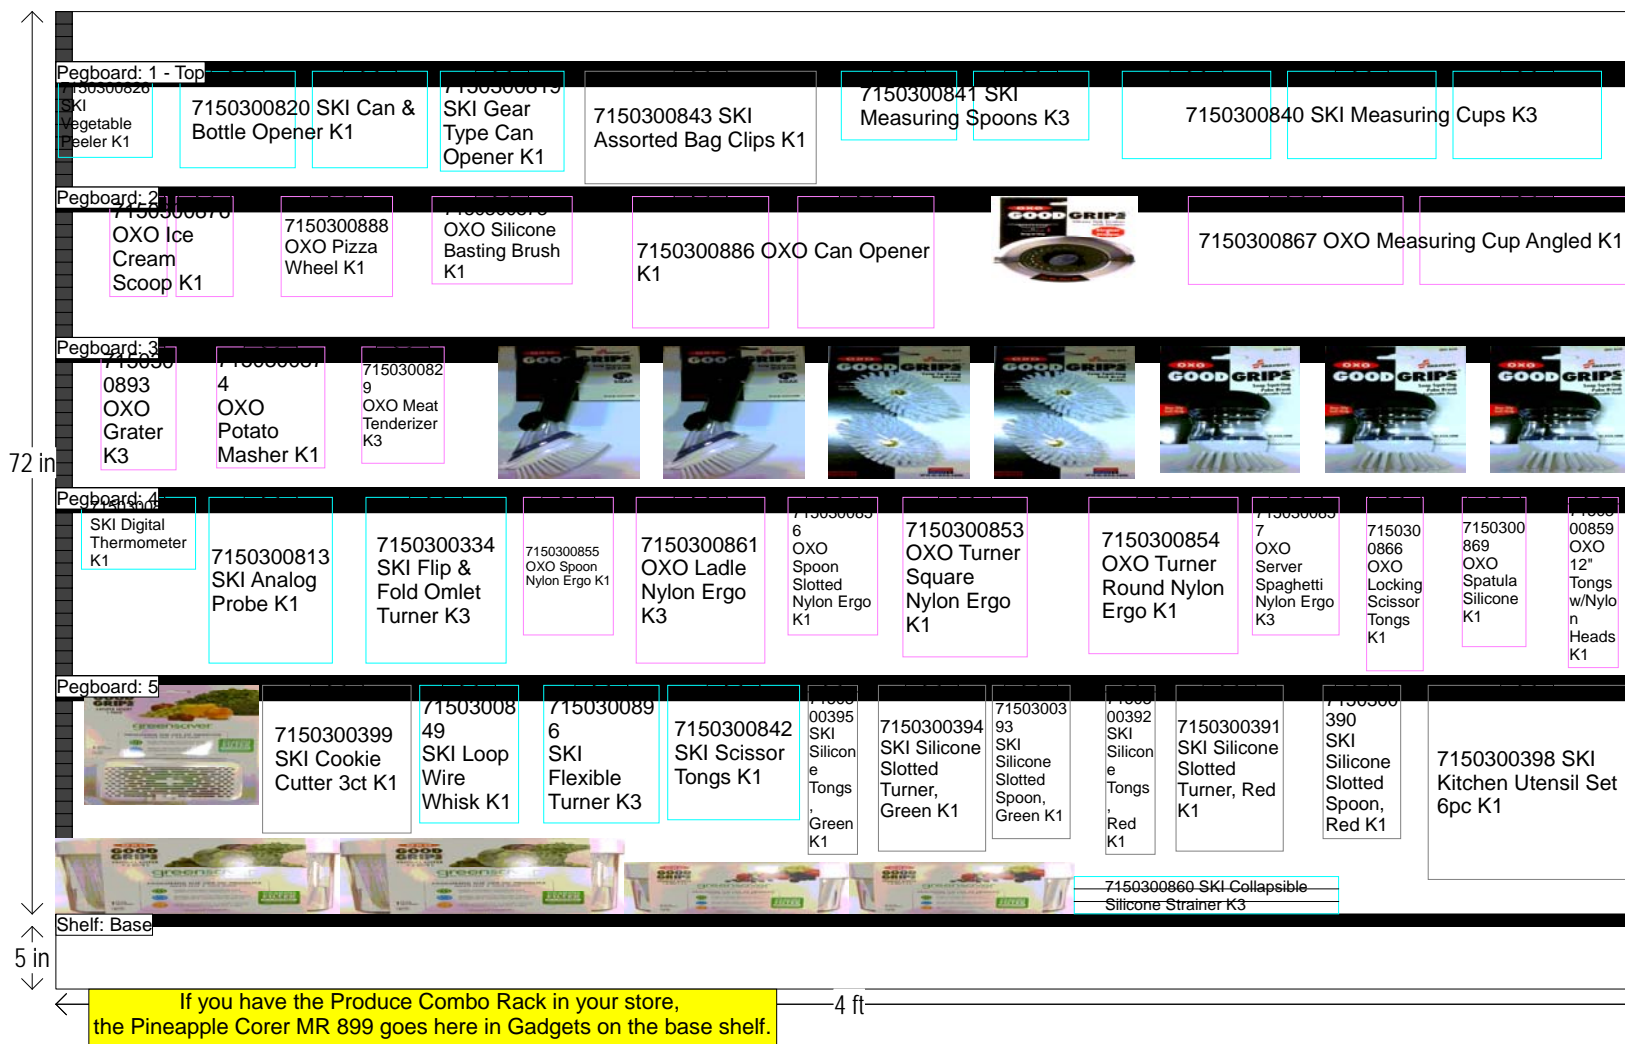

HQ DeCA PLANOGRAM

CLASS 3/4/5 STORES

POGS ARE NOT TO BE REVERSED TO FLOW WITH TRAFFIC

72 in

5 in

4 ft

If you have the Produce Combo Rack in your store, the Pineapple Corer MR 899 goes here in Gadgets on the base shelf.

If you have the Produce Combo Rack in your store, the Pineapple Corer MR 899 goes here in Gadgets on the base shelf.

N/A	HQ DeCA/MBU PLANOGRAM APPROVED BY BUSINESS MANAGER DARRELL CLARY & MERCHANDISING SPECIALIST JANET BERRY.
1 DECEMBER 2016	
NIB Gadgets 4ft Class.psa	
	Page: 2 of 4