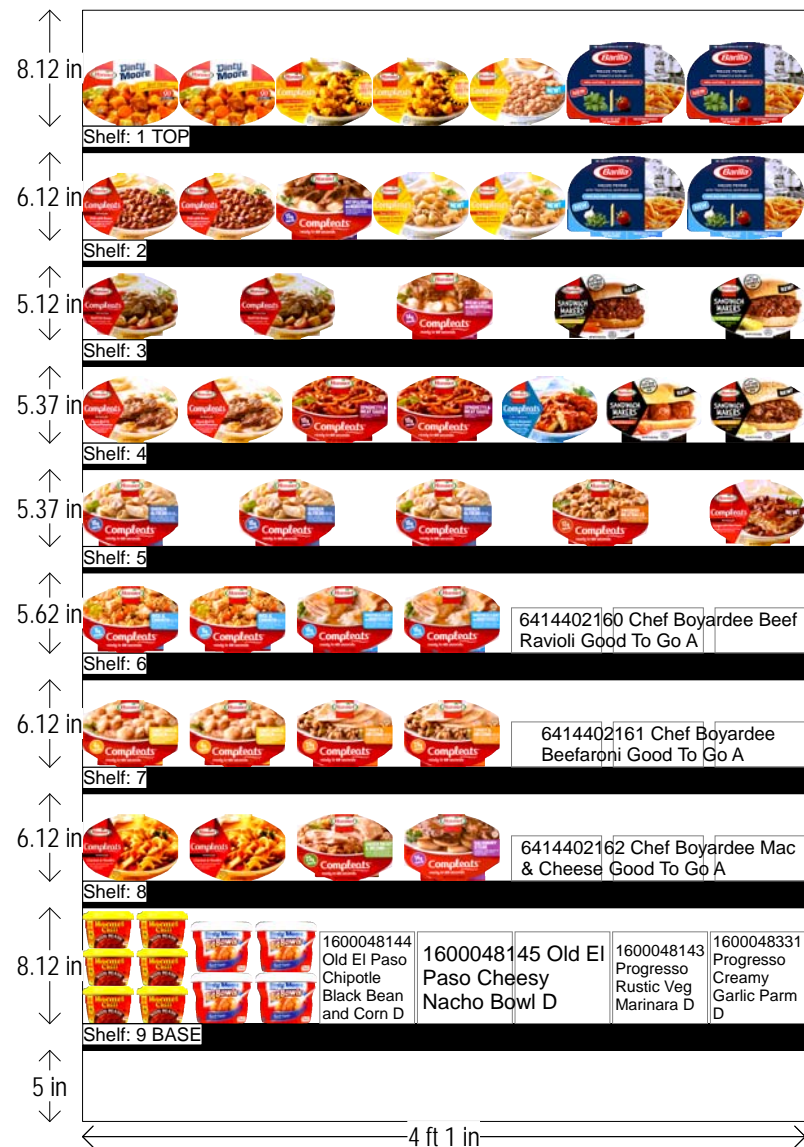

# MICROWAVE MEALS 4 FT. SECTION

EUROPE DeCA PLANOGRAM

EUROPE - CLASS D STORES

Left-right

HQ DeCA/MBU PLANOGRAM APPROVED BY BUSINESS MANAGER BARBARA MERIWEATHER.

14 JULY 2015

FACINGS MAY BE ADJUSTED TO ACCOMMODATE LOCAL AND REGIONAL ITEMS (END OF FLOW). FACINGS MAY BE ADJUSTED TO MEET CUSTOMER DEMAND - CAO MUST BE INVOLVED IN THE PROCESS ALONG WITH STORE MANAGEMENT APPROVAL. ITEM POSITIONS MUST NOT BE CHANGED AT ANY TIME.

SHELF:5		WIDTH:49 in	MERCH HEIGHT:10.00 in			DEPTH:26 in			SPACE AVAIL:16.50 in					
Locatio...	UPC	NAME	SIZE	UOM	NOF	RSL	CS/PK	PACKOUT	Cases	H	W	D	Orientation	Add Date
1	3760034986	Hormel Compleat Chicken Alfredo	10.00OZ		3	K1	6	48	8.00	4.70 in	6.50 in	1.56 in	Front	
2	3760045802	Hormel Compleats Swedish Meatballs	10.00OZ		1	K1	6	16	2.67	4.70 in	6.50 in	1.56 in	Front	
3	3760010050	Hormel Compleats Homestyle Layered Lasagna	10.00OZ		1	K1	6	16	2.67	4.70 in	6.50 in	1.56 in	Front	

SHELF:7		WIDTH:49 in	MERCH HEIGHT:12.00 in			DEPTH:26 in			SPACE AVAIL:4.61 in					
Locatio...	UPC	NAME	SIZE	UOM	NOF	RSL	CS/PK	PACKOUT	Cases	H	W	D	Orientation	Add Date
1	3760038782	Hormel Chicken & Dumpling Bowls	10.00OZ		2	K1	6	32	5.33	4.70 in	6.50 in	1.56 in	Front	
2	3760036918	Hormel Turkey & Dressing W/Gravy	10.00OZ		2	K1	6	32	5.33	4.70 in	6.50 in	1.56 in	Front	
3	6414402161	Chef Boyardee Beefaroni Good To Go	11.84OZ		3	K1	6	21	3.50	3.19 in	6.13 in	3.50 in	Front	

## MICROWAVE MEALS 4 FT. SECTION

1	3760028183	Hormel Chilli W/Beans	7.00OZ	2	K1	12	42	3.50	2.63 in	3.50 in	3.50 in	Front
2	3760017952	Dinty Moore Big Bowls Beef Stew	15.00OZ	2	K1	8	24	3.00	3.60 in	4.20 in	4.20 in	Front
3	1600048144	Old El Paso Chipotle Black Bean and Corn	2.70OZ	1	K1	12	13	1.08	6.45 in	6.45 in	1.95 in	Front
4	1600048145	Old El Paso Cheesy Nacho Bowl	2.50OZ	2	K1	12	26	2.17	6.45 in	6.45 in	1.95 in	Front
5	1600048143	Progresso Rustic Veg Marinara	2.90OZ	1	K1	12	13	1.08	6.45 in	6.45 in	1.95 in	Front
6	1600048331	Progresso Creamy Garlic Parm	2.80OZ	1	K1	12	13	1.08	6.45 in	6.45 in	1.95 in	Front