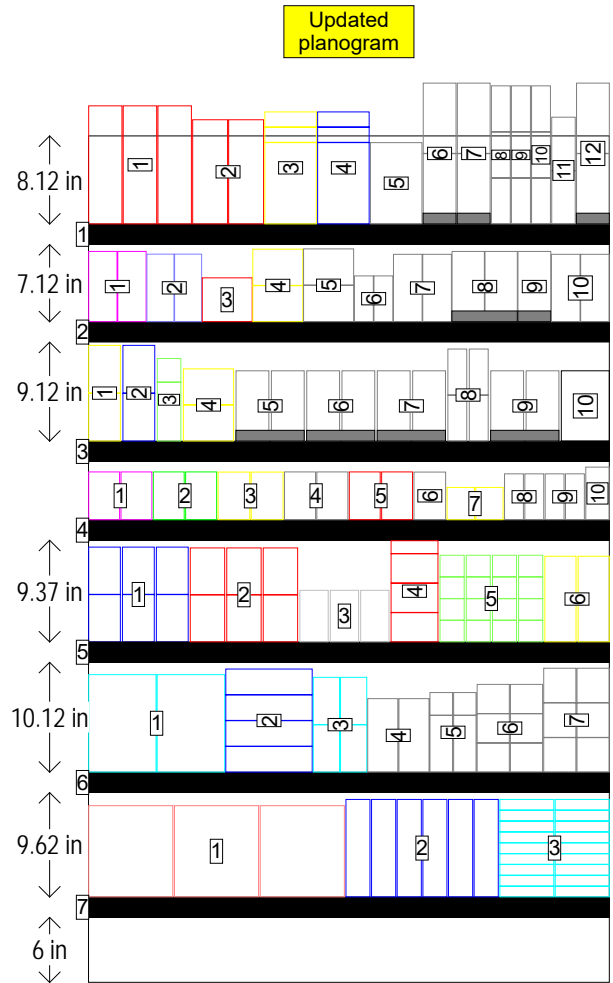

LATINO-AUTHENTIC 4' SECTION/ K2

HQ DeCA PLANOGRAM

EUROPE

Left-right

HQ DeCA/MBU PLANOGRAM APPROVED BY CATEGORY MANAGER, BARBARA MERRIWEATHER AND MERCHANDISING SPECIALIST NICHOLAS BUTORAC

13 APRIL 2017

FACINGS MAY BE ADJUSTED TO ACCOMODATE LOCAL AND REGIONAL ITEMS (END OF FLOW). FACINGS MAY BE ADJUSTED TO MEET CUSTOMED DEMAND - CAO MUST BE INVOLVED IN THE PROCESS ALONG WITH STORE MANAGEMENT APPROVAL. ITEM POSITIONS MUST NOT BE CHANGED AT ANY TIME.

Hispanic-Goya-Badia
Europe.PSA