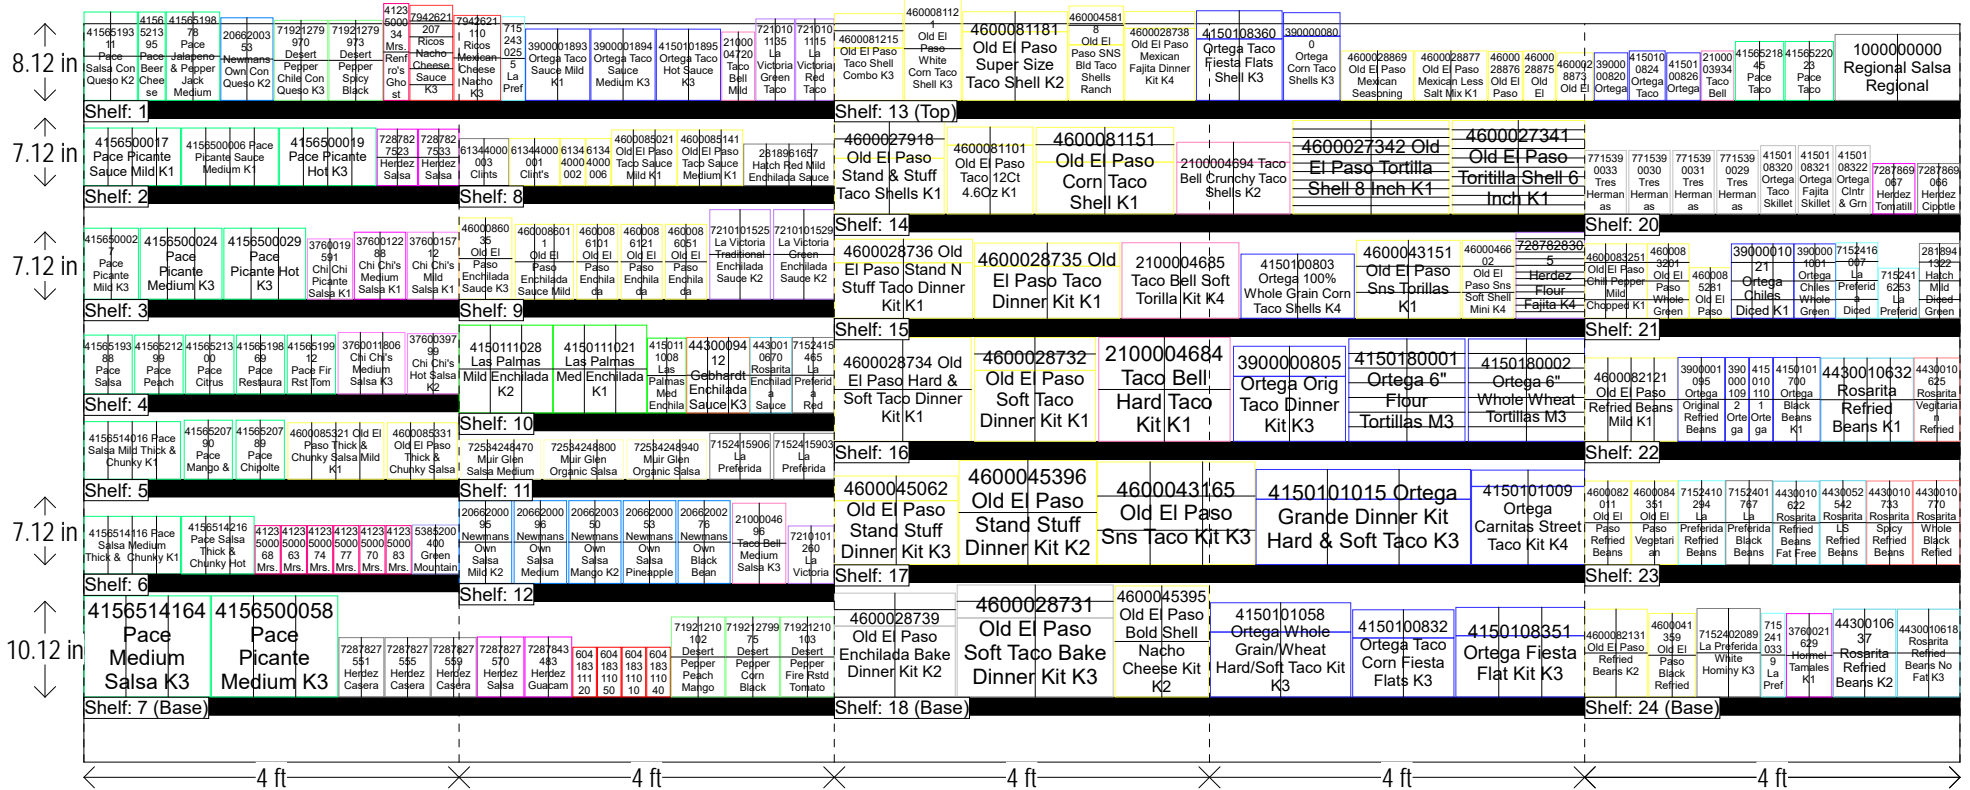

HISPANIC FOODS 20 FT. SECTION - EAST

HQ DeCA PLANOGRAM

CLASS 4 5

100000000 Regional Salsa Regional

Shelf: 13 (Top)

Shelf: 14 Shelf: 20

Shelf: 15 Shelf: 21

Shelf: 16 Shelf: 22

Shelf: 17 Shelf: 23

Shelf: 18 (Shelf: 24 (Base))

4 ft

Left-right

HQ DeCA/MBU PLANOGRAM APPROVED BY BUSINESS MANAGER BARBARA MERRIWEATHER AND MERCHANDISING SPECIALIST NICHOLAS BUTORAC.

1 JUNE 2017

THIS IS A FACING SPECIFIC PLANOGRAM. FACINGS MAY BE ADJUSTED TO ACCOMMODATE NEW AND REGIONAL ITEMS BASED ON 1.5 CASE PACKOUT. ANY ITEMS ABOVE STORE CLASS MUST BE PLACED IN SPACE ALLOCATED TO SAME BRAND.

HISPANIC FOODS 20 FT. SECTION - EAST

HQ DeCA PLANOGRAM

CLASS 4 5

Deleted: 5210002109, 5210002110, 5210002112
Adjusted facing

UPK change on items 4156514164,
41565000580 from 8 to 6

Left-right HQ DeCA/MBU PLANOGRAM APPROVED BY BUSINESS MANAGER BARBARA MERRIWEATHER AND MERCHANDISING SPECIALIST NICHOLAS BUTORAC.