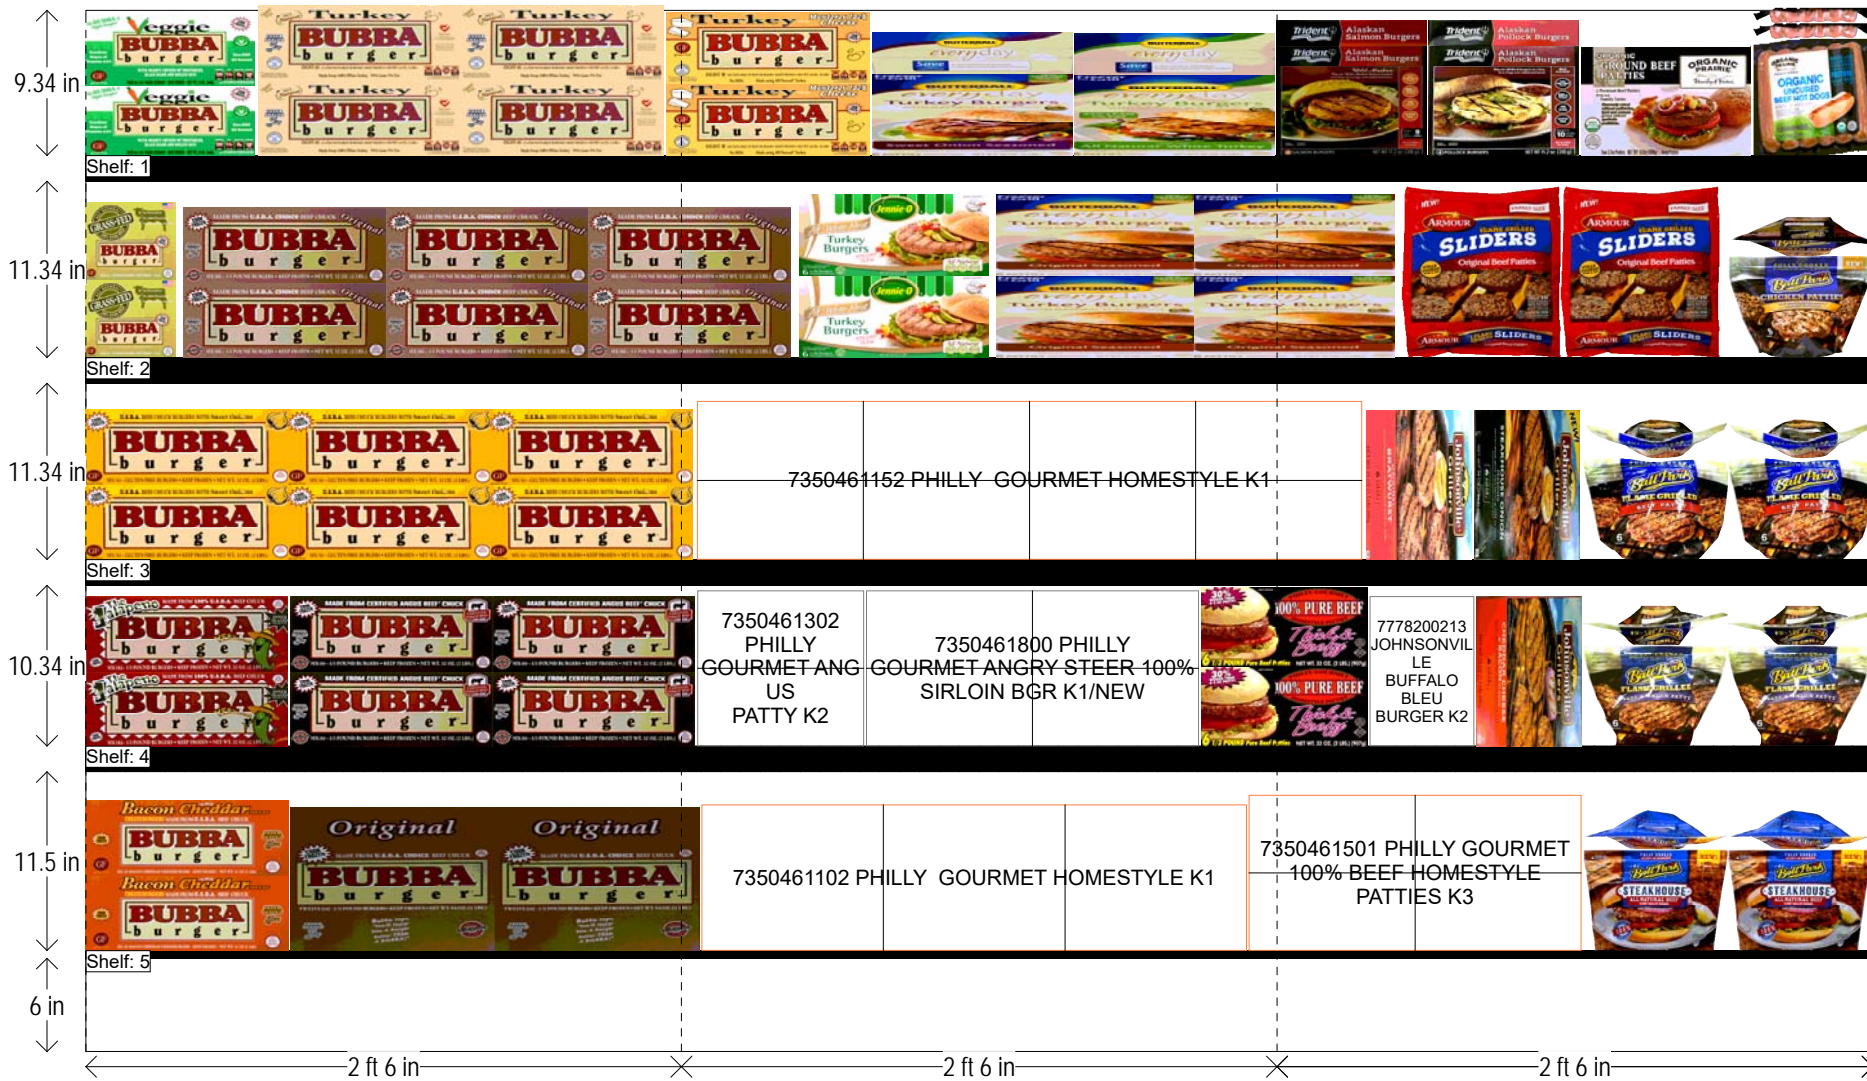

FROZEN BURGERS

CLASS 3 / 4 / 5 STORES

HQ DeCA PLANOGRAM - NE CE SO

N/A

HQ DeCA/MBU PLANOGRAM APPROVED BY BUSINESS MANAGER JAMES TAYLOR, MERCHANDISING SPECIALIST IVEENA HENDERSON

18 JULY 2017

THIS IS A FACING SPECIFIC PLANOGRAM ANY ITEMS ABOVE STORE CLASS MUST BE PLACED IN SPACE ALLOCATED TO SAME BRAND.

Frozen Burgers

FROZEN BURGERS

CLASS 3 / 4 / 5 STORES

HQ DeCA PLANOGRAM - NE CE SO

N/A

HQ DeCA/MBU PLANOGRAM APPROVED BY BUSINESS MANAGER JAMES TAYLOR, MERCHANDISING SPECIALIST IVEENA HENDERSON

18 JULY 2017

THIS IS A FACING SPECIFIC PLANOGRAM ANY ITEMS ABOVE STORE CLASS MUST BE PLACED IN SPACE ALLOCATED TO SAME BRAND.

Frozen Burgers

FROZEN BURGERS

SHELF:1		WIDTH:90 in		MERCH HEIGHT:10.00 in		DEPTH:22 in		SPACE AVAIL:1.41 in							
Locatio...	UPC	Brand	NAME	SIZE	UOM	NOF	RSL	CS/PK	PACKOUT	Cases	H	W	D	Orientation	Add Date
1	70463993100	VEGGIE BUBBA BU	BUBBA BURGER VEGGIE BURGER	12.00OZ		1	K2	12	22	1.83	4.50 in	8.50 in	2.00 in	Front	
2	70463976004	TURKEY BUBBA BU	BUBBA TURKEY BURGER	32.00OZ		2	K1	12	28	2.33	4.82 in	10.19 in	2.78 in	Front	
3	70463976030	BUBBA BURGER	BUBBA MONTEREY JACK TURKEY BURGER	32.00OZ		1	K1	12	14	1.17	4.60 in	10.21 in	2.85 in	Front	
4	2265572402	BUTTERBALL	BUTTERBALL TURKEY SWEET ONION	32.00OZ		1	K3	9	12	1.33	5.25 in	10.00 in	2.68 in	Front	
5	2265572408	BUTTERBALL	BUTTERBALL WHITE TURKEY	32.00OZ		1	K3	9	12	1.33	5.19 in	10.00 in	2.68 in	Front	
6	2802959710	TRIDENT	TRIDENT ALASKAN SALMON BURGER	11.20OZ		1	K1	12	16	1.33	7.08 in	7.50 in	1.63 in	Front	
7	2802921879	TRIDENT	TRIDENT ALASKAN POLLOCK BURGER	11.20OZ		1	K2	12	16	1.33	7.08 in	7.50 in	1.63 in	Front	
8	9396600114	ORGANIC PRAIRIE	ORGANIC PRAIRIE BEEF PATTY	10.00OZ		1	K1	6	14	2.33	7.00 in	8.50 in	2.00 in	Front	
9	9396630712	ORGANIC PRAIRIE	ORGANIC PRAIRIE BEEF ORGANIC HOT DOG	12.00OZ		1	K2	12	26	2.17	7.50 in	6.00 in	1.00 in	Front	