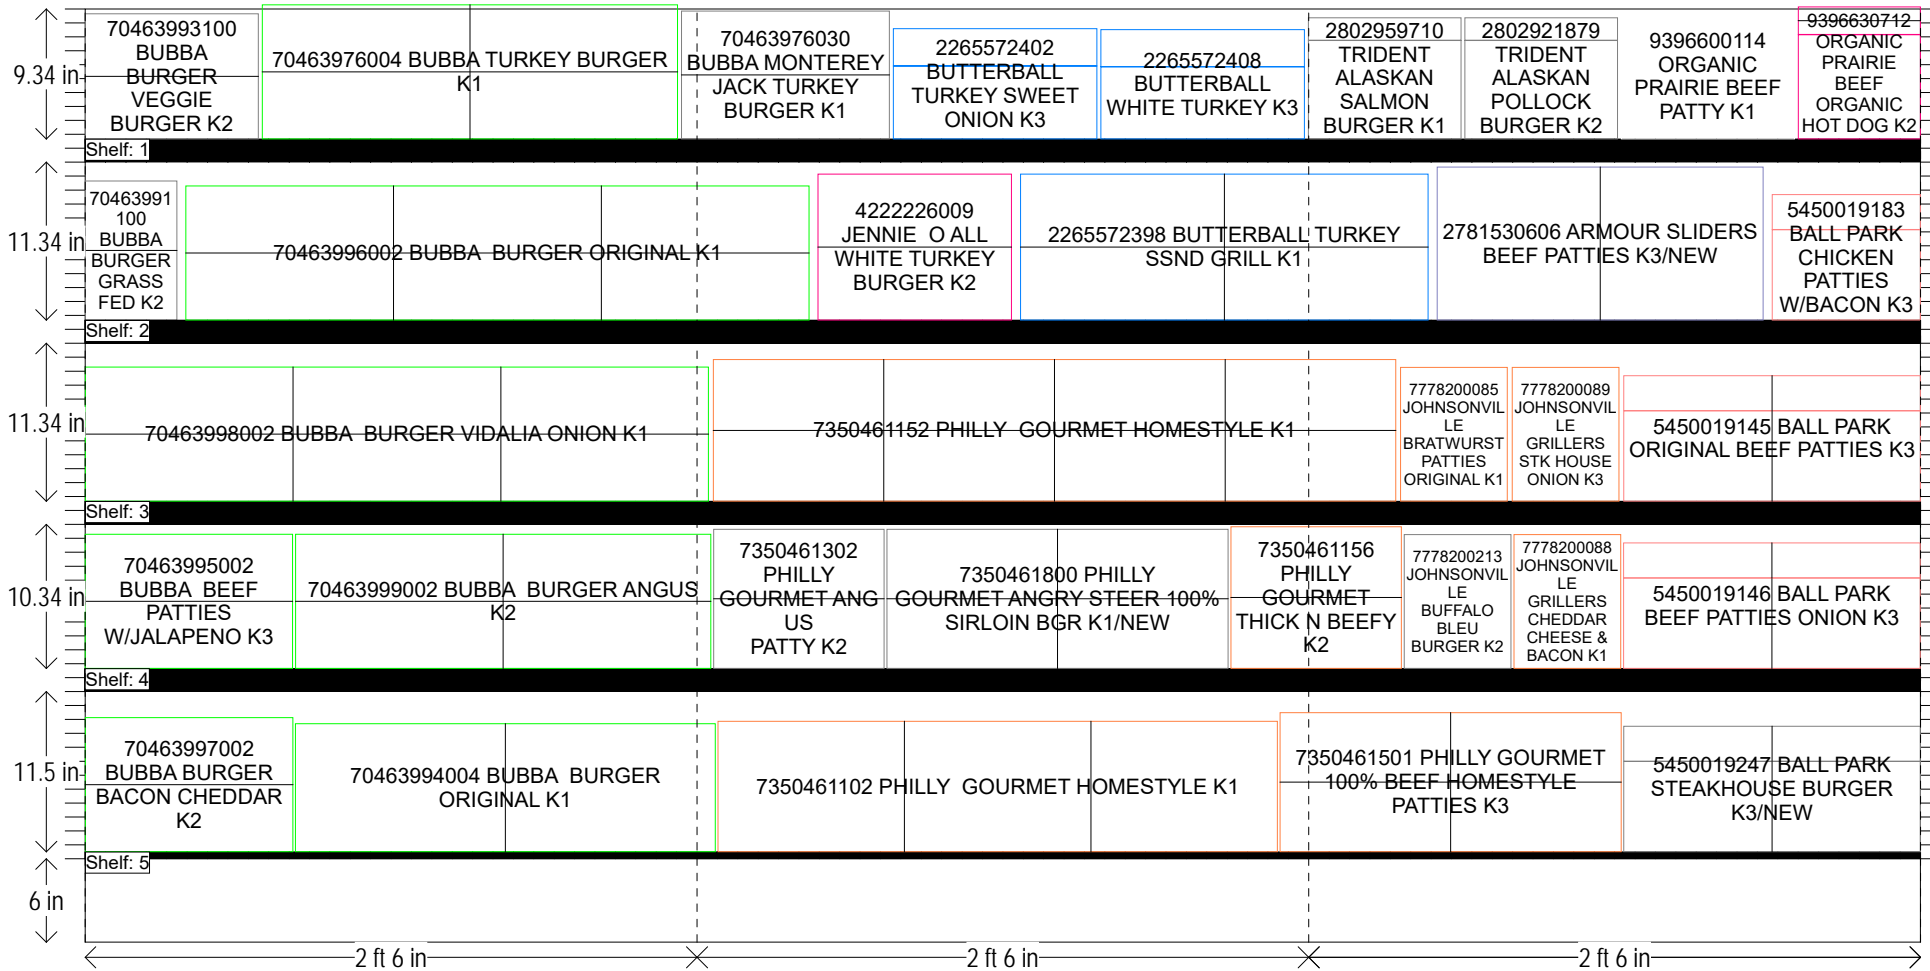

FROZEN BURGERS

CLASS 3 / 4 / 5 STORES

HQ DeCA PLANOGRAM - NE CE SO

N/A

HQ DeCA/MBU PLANOGRAM APPROVED BY BUSINESS MANAGER JAMES TAYLOR, MERCHANDISING SPECIALIST IVEENA HENDERSON

18 JULY 2017

THIS IS A FACING SPECIFIC PLANOGRAM ANY ITEMS ABOVE STORE CLASS MUST BE PLACED IN SPACE ALLOCATED TO SAME BRAND.

Frozen Burgers

FROZEN BURGERS

CLASS 3 / 4 / 5 STORES

HQ DeCA PLANOGRAM - NE CE SO

N/A

HQ DeCA/MBU PLANOGRAM APPROVED BY BUSINESS MANAGER JAMES TAYLOR, MERCHANDISING SPECIALIST IVEENA HENDERSON

18 JULY 2017

THIS IS A FACING SPECIFIC PLANOGRAM ANY ITEMS ABOVE STORE CLASS MUST BE PLACED IN SPACE ALLOCATED TO SAME BRAND.

Frozen Burgers

FROZEN BURGERS

SHELF:1		WIDTH:90 in		MERCH HEIGHT:10.00 in		DEPTH:22 in		SPACE AVAIL:1.41 in							
Locatio...	UPC	Brand	NAME	SIZE	UOM	NOF	RSL	CS/PK	PACKOUT	Cases	H	W	D	Orientation	Add Date
1	70463993100	VEGGIE BUBBA BU	BUBBA BURGER VEGGIE BURGER	12.00OZ		1	K2	12	22	1.83	4.50 in	8.50 in	2.00 in	Front	
2	70463976004	TURKEY BUBBA BU	BUBBA TURKEY BURGER	32.00OZ		2	K1	12	28	2.33	4.82 in	10.19 in	2.78 in	Front	
3	70463976030	BUBBA BURGER	BUBBA MONTEREY JACK TURKEY BURGER	32.00OZ		1	K1	12	14	1.17	4.60 in	10.21 in	2.85 in	Front	
4	2265572402	BUTTERBALL	BUTTERBALL TURKEY SWEET ONION	32.00OZ		1	K3	9	12	1.33	5.25 in	10.00 in	2.68 in	Front	
5	2265572408	BUTTERBALL	BUTTERBALL WHITE TURKEY	32.00OZ		1	K3	9	12	1.33	5.19 in	10.00 in	2.68 in	Front	
6	2802959710	TRIDENT	TRIDENT ALASKAN SALMON BURGER	11.20OZ		1	K1	12	16	1.33	7.08 in	7.50 in	1.63 in	Front	
7	2802921879	TRIDENT	TRIDENT ALASKAN POLLOCK BURGER	11.20OZ		1	K2	12	16	1.33	7.08 in	7.50 in	1.63 in	Front	
8	9396600114	ORGANIC PRAIRIE	ORGANIC PRAIRIE BEEF PATTY	10.00OZ		1	K1	6	14	2.33	7.00 in	8.50 in	2.00 in	Front	
9	9396630712	ORGANIC PRAIRIE	ORGANIC PRAIRIE BEEF ORGANIC HOT DOG	12.00OZ		1	K2	12	26	2.17	7.50 in	6.00 in	1.00 in	Front	