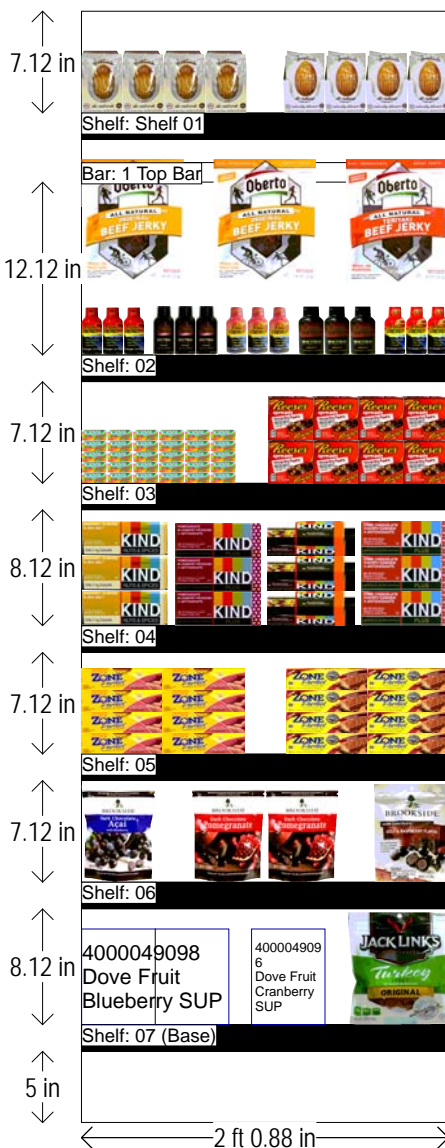

DECA SELF SCAN BETTER FOR YOU RACK(EUROPE)

HQ DeCA PLANOGRAM

CLASS 1 / 2 / 3/ 4/ 5 STORES

Left-right

HQ DeCA/MBU PLANOGRAM APPROVED BY BUSINESS MANAGER, DAVE LEFFERT, AND MERCHANDISING SPECIALIST, JOEL SMALL.

9 NOVEMBER
2016

FACINGS MAY BE ADJUSTED TO ACCOMMODATE LOCAL AND REGIONAL ITEMS (END OF FLOW). FACINGS MAY BE ADJUSTED TO MEET CUSTOMER DEMAND-CAO MUST BE INVOLVED IN THE THE PROCESS ALONG WITH STORE MANAGEMENT APPROVAL. ITEM POSITIONS MUST NOT BE CHANGED AT ANY TIME.

Snacks-Misc-Meat-16-K3-4-50.psa

DECA SELF SCAN BETTER FOR YOU RACK(EUROPE)

SHELF:Shelf 01		WIDTH:25 in	MERCH HEIGHT:12.00 in			DEPTH:26 in			SPACE AVAIL:2.48 in					
Locatio...	UPC	NAME	SIZE	UOM	NOF	RSL	CS/PK	PACKOUT	Cases	H	W	D	Orientation	Add Date
1	89445500020	JUSTINS NTRL ALMD BTR MPL SQZ	1.15OZ		4	K1/NEW	60	228	3.80	4.35 in	2.80 in	0.45 in	Front	
2	89445500018	JUSTINS NTRL ALMD BTR CLSC SQZ	1.15OZ		4	K1/NEW	60	260	4.33	4.35 in	2.80 in	0.40 in	Front	

SHELF:07 (Base)		WIDTH:25 in	MERCH HEIGHT:14.00 in			DEPTH:26 in			SPACE AVAIL:3.04 in					
Locatio...	UPC	NAME	SIZE	UOM	NOF	RSL	CS/PK	PACKOUT	Cases	H	W	D	Orientation	Add Date
1	4000049098	Dove Fruit Blueberry SUP	6.00OZ		2	K1	8	34	4.25	6.73 in	5.00 in	1.50 in	Front	
2	4000049096	Dove Fruit Cranberry SUP	6.00OZ		1	K1	8	17	2.13	6.73 in	5.00 in	1.50 in	Front	
3	1708287636	Jack Links Turkey Jerky	2.85OZ		1	K1	8	26	3.25	7.88 in	6.84 in	1.00 in	Front	