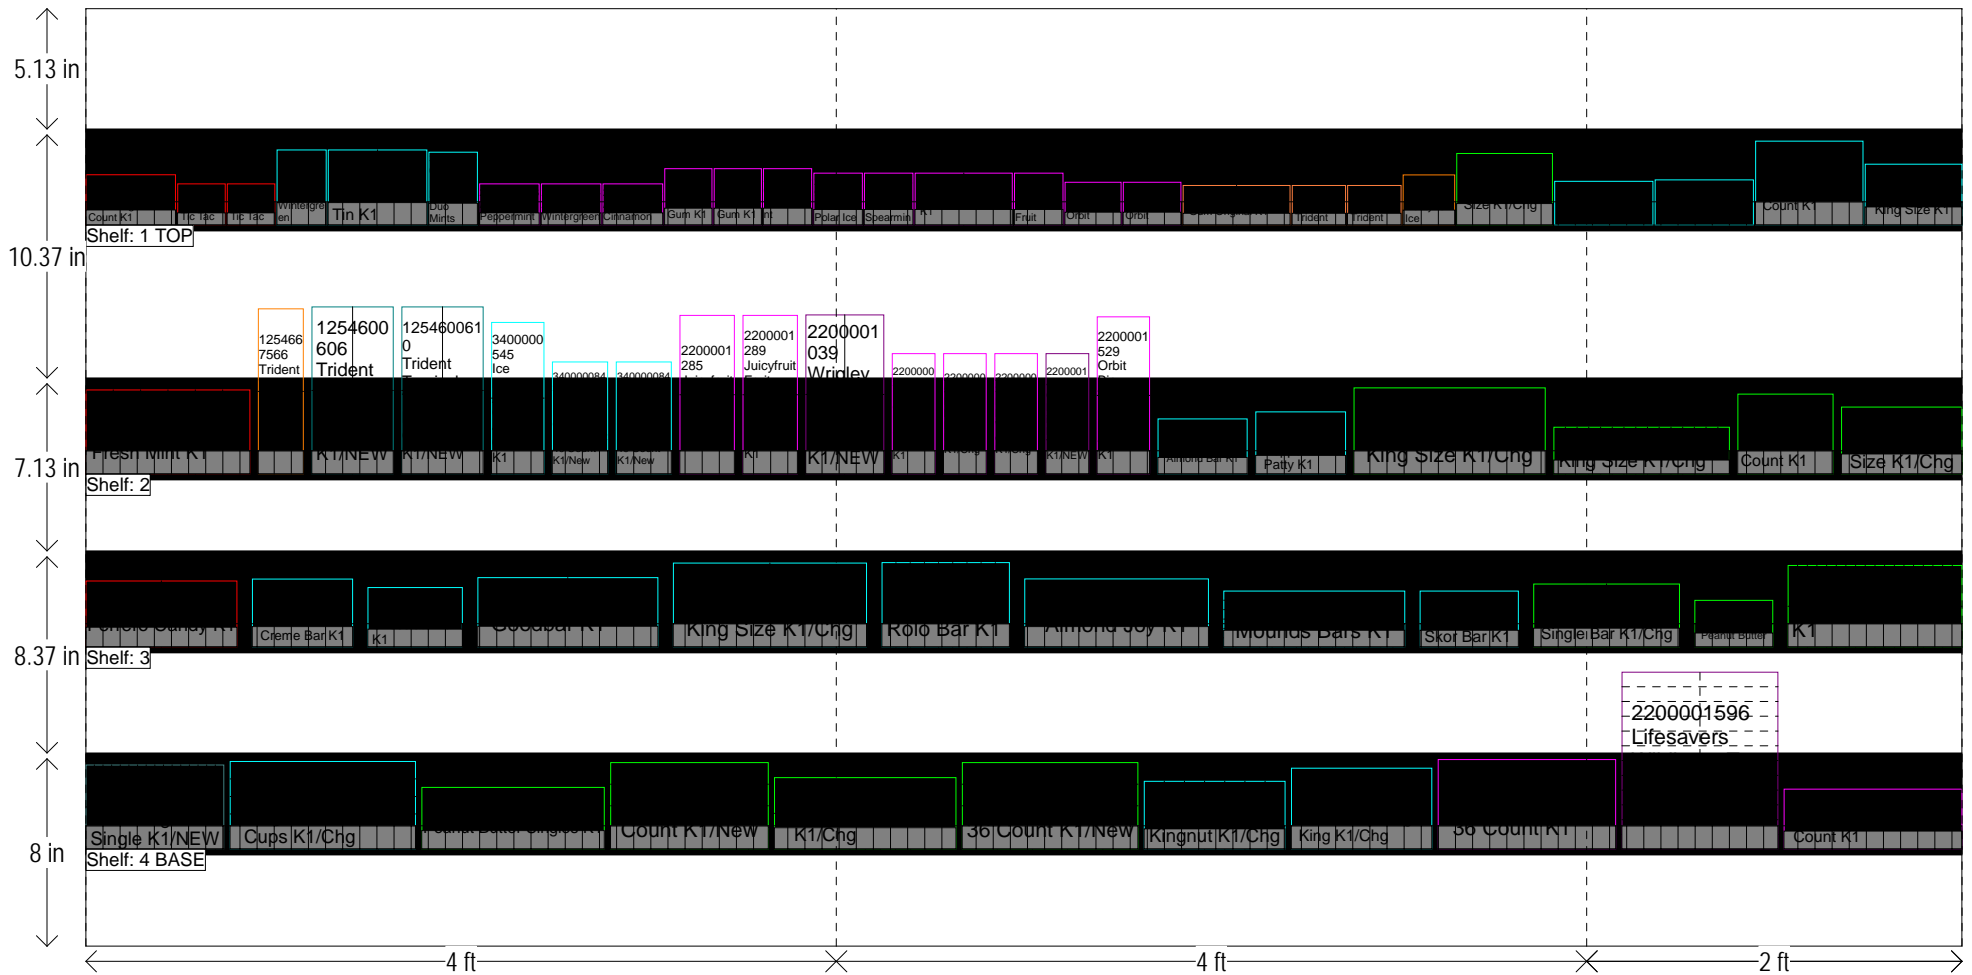

FRONT END (KIOSK)

HQ DECA PLANOGRAM

CLASS 1 / 2 / 3 / 4 / 5 STORES

Left-right HQ DeCA/MBU PLANOGRAM APPROVED BY CATEGORY MANAGER, DAVE LEFFERT AND JOEL SMALL MERCHANDISING SPECIALIST.

18 MAY 2016 THIS IS A FACINGS SPECIFIC PLANOGRAM. ANY ITEM ABOVE STORE CLASS MUST BE PLACED IN SPACE ALLOCATED TO SAME BRAND. MERCHANDISE SLIM JIM ITEM ON SIDE OF RACKS USING SIDE ATTACHMENT RACKS.

FRONT END (KIOSK)

HQ DECA PLANOGRAM

CLASS 1 / 2 / 3 / 4 / 5 STORES

Left-right	HQ DeCA/MBU PLANOGRAM APPROVED BY CATEGORY MANAGER, DAVE LEFFERT AND JOEL SMALL MERCHANDISING SPECIALIST.
18 MAY 2016	THIS IS A FACINGS SPECIFIC PLANOGRAM. ANY ITEM ABOVE STORE CLASS MUST BE PLACED IN SPACE ALLOCATED TO SAME BRAND. MERCHANDISE SLIM JIM ITEM ON SIDE OF RACKS USING SIDE ATTACHMENT RACKS.
DECA KIOSK - 4 SHELFs.psa	