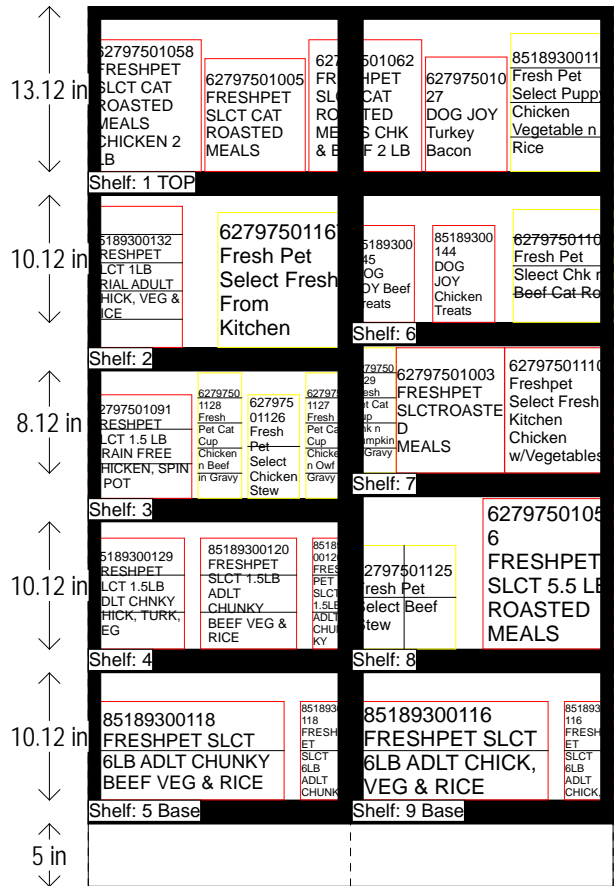

FRESHPET PLANOGRAM

CLASS 3-5 STORES

HQ DeCA PLANOGRAM

Left-right HQ DeCA/MBU PLANOGRAM APPROVED BY CATEGORY MANAGER, DARRELL CLARY AND CATEGORY BUYER JANET BERRY.

15 AUGUST 2016 FACINGS MAY BE ADJUSTED TO ACCOMMODATE LOCAL AND REGIONAL ITEMS (END OF FLOW). FACINGS MAY BE ADJUSTED TO MEET CUSTOMER DEMAND - CAO MUST BE INVOLVED IN THE PROCESS ALONG WITH STORE MANAGEMENT APPROVAL. ITEM POSITIONS MUST NOT BE CHANGED AT ANY TIME.

Fresh Pet.psa