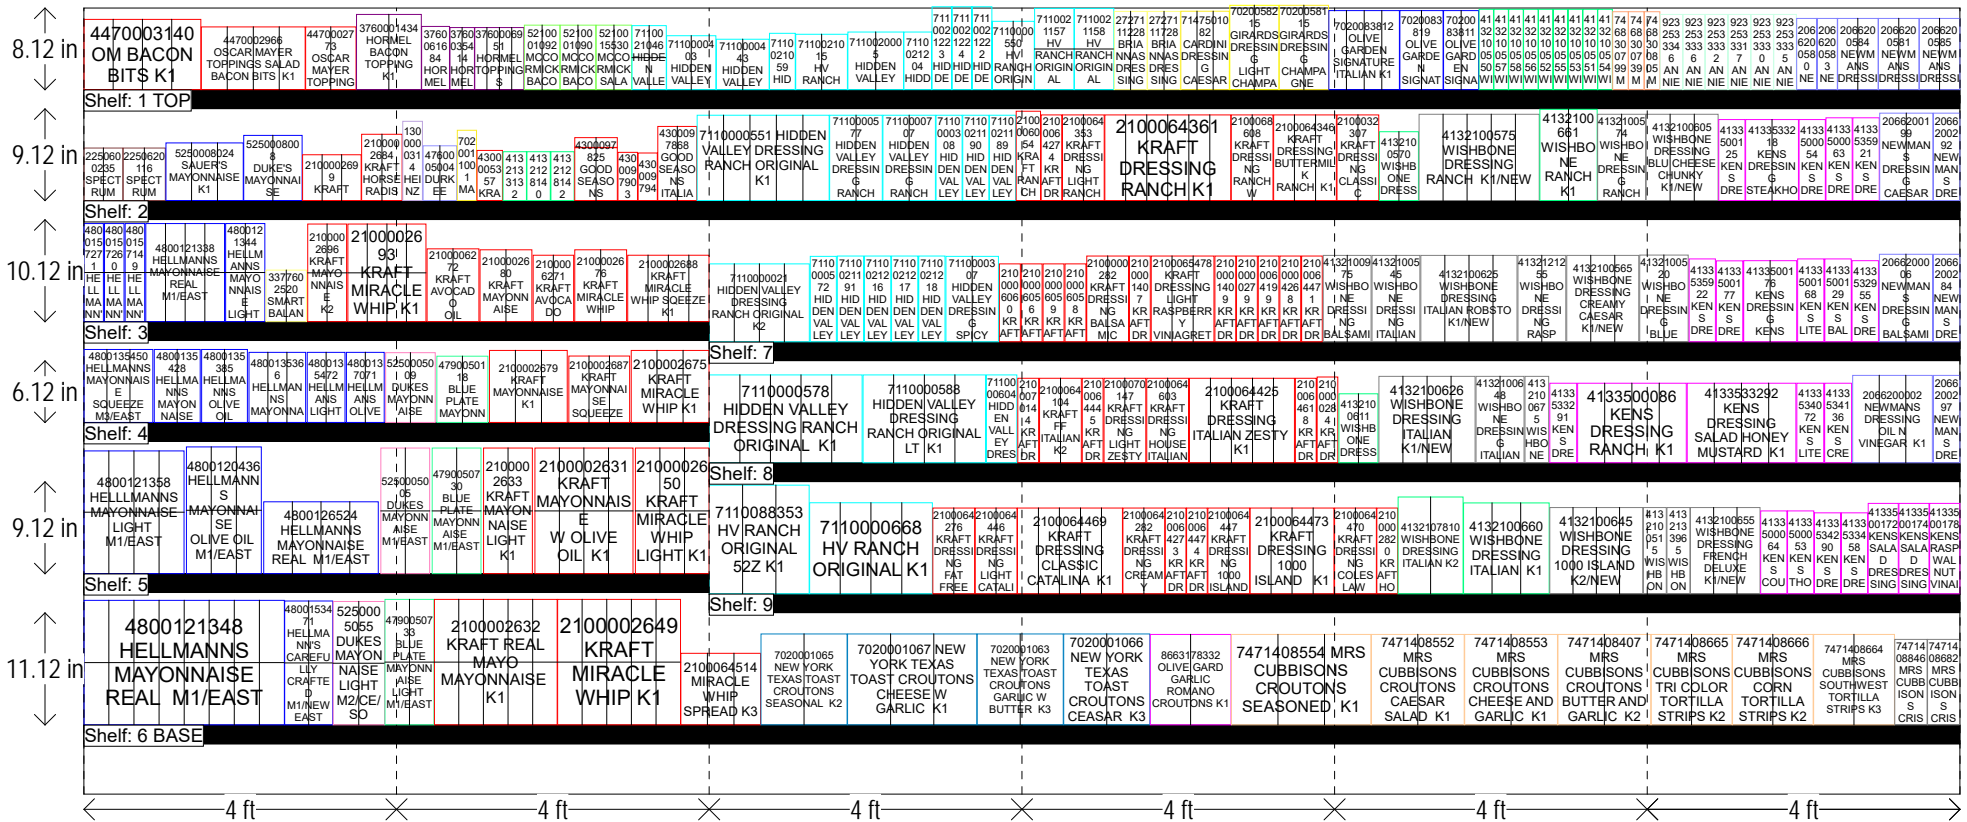

LIQUID/DRY/SALAD DRESSINGS/MAYO/CROUTONS 24 FT SECTION

HQ DeCA PLANOGRAM - NE/CE/SO/MW MARKETING AREA

CLASS 3 4 5/STORES

Shelf: 1 TOP

Shelf: 2

Shelf: 7

Shelf: 8

Shelf: 9

Shelf: 6 BASE

Left-right	HQ DeCA/MBU PLANOGRAM APPROVED BY BUSINESS MANAGER BARBARA MERRIWEATHER, MERCHANISE SPECIALIST ALEX WALDON
3 JULY 2017	FACINGS MAY BE ADJUSTED TO ACCOMMODATE LOCAL AND REGIONAL ITEMS (END OF FLOW). FACINGS MAY BE ADJUSTED TO MEET CUSTOMER DEMAND - CAO MUST BE INVOLVED IN THE PROCESS ALONG WITH STORE MANAGEMENT APPROVAL. ITEM POSITIONS MUST NOT BE CHANGED AT ANY TIME.
Dressing-Salad 24 K3-4-5-EAST.psa	

LIQUID/DRY/SALAD DRESSINGS/MAYO/CROUTONS 24 FT SECTION

HQ DeCA PLANOGRAM - NE/CE/SO/MW MARKETING AREA

CLASS 3 4 5/STORES

UPK CHANGE ON 2066200583, 2066200585, 2066200581, 2066200584, 2066200580

Left-right HQ DeCA/MBU PLANOGRAM APPROVED BY BUSINESS MANAGER BARBARA MERRIWEATHER, MERCHANDISE SPECIALIST ALEX WALDON