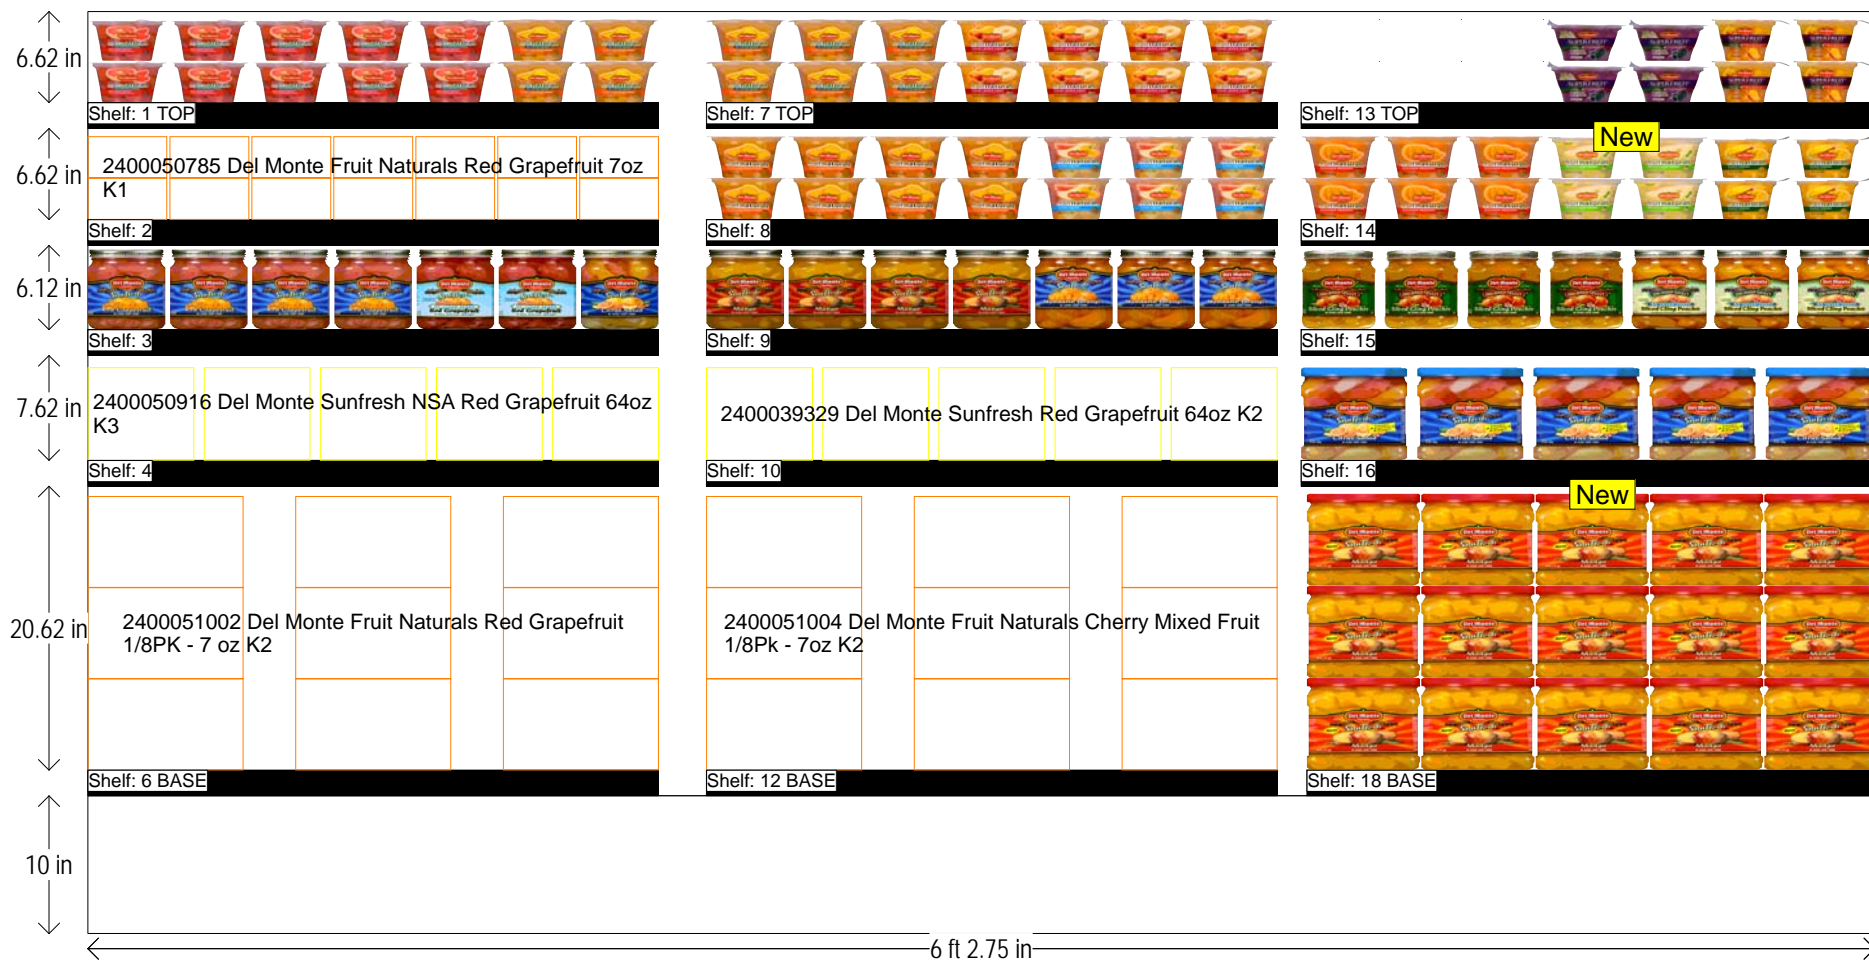

# GDM69 3-DOOR REFRIGERATED UNIT

HQ DeCA PLANOGRAM

3 DOOR REFRIGERATED

**GDM69 3-DOOR  
REFRIGERATED UNIT  
PREMIUM CHILLED FRUITS**

Right-left

HQ DeCA/MBU PLANOGRAM APPAROVED BY CATEGORY LEAD BRIDGET BENNETT AND BUYER BRIAN MYRICK

25 JANUARY 2017

FACINGS MAY BE ADJUSTED TO ACCOMMODATE LOCAL AND REGIONAL ITEMS (END OF FLOW). FACINGS MAY BE ADJUSTED TO MEET CUSTOMER DEMAND - CAO MUST BE INVOLVED IN THE PROCESS ALONG WITH STORE MANAGEMENT APPROVAL. ITEM POSITIONS MUST NOT BE CHANGED AT ANY TIME.