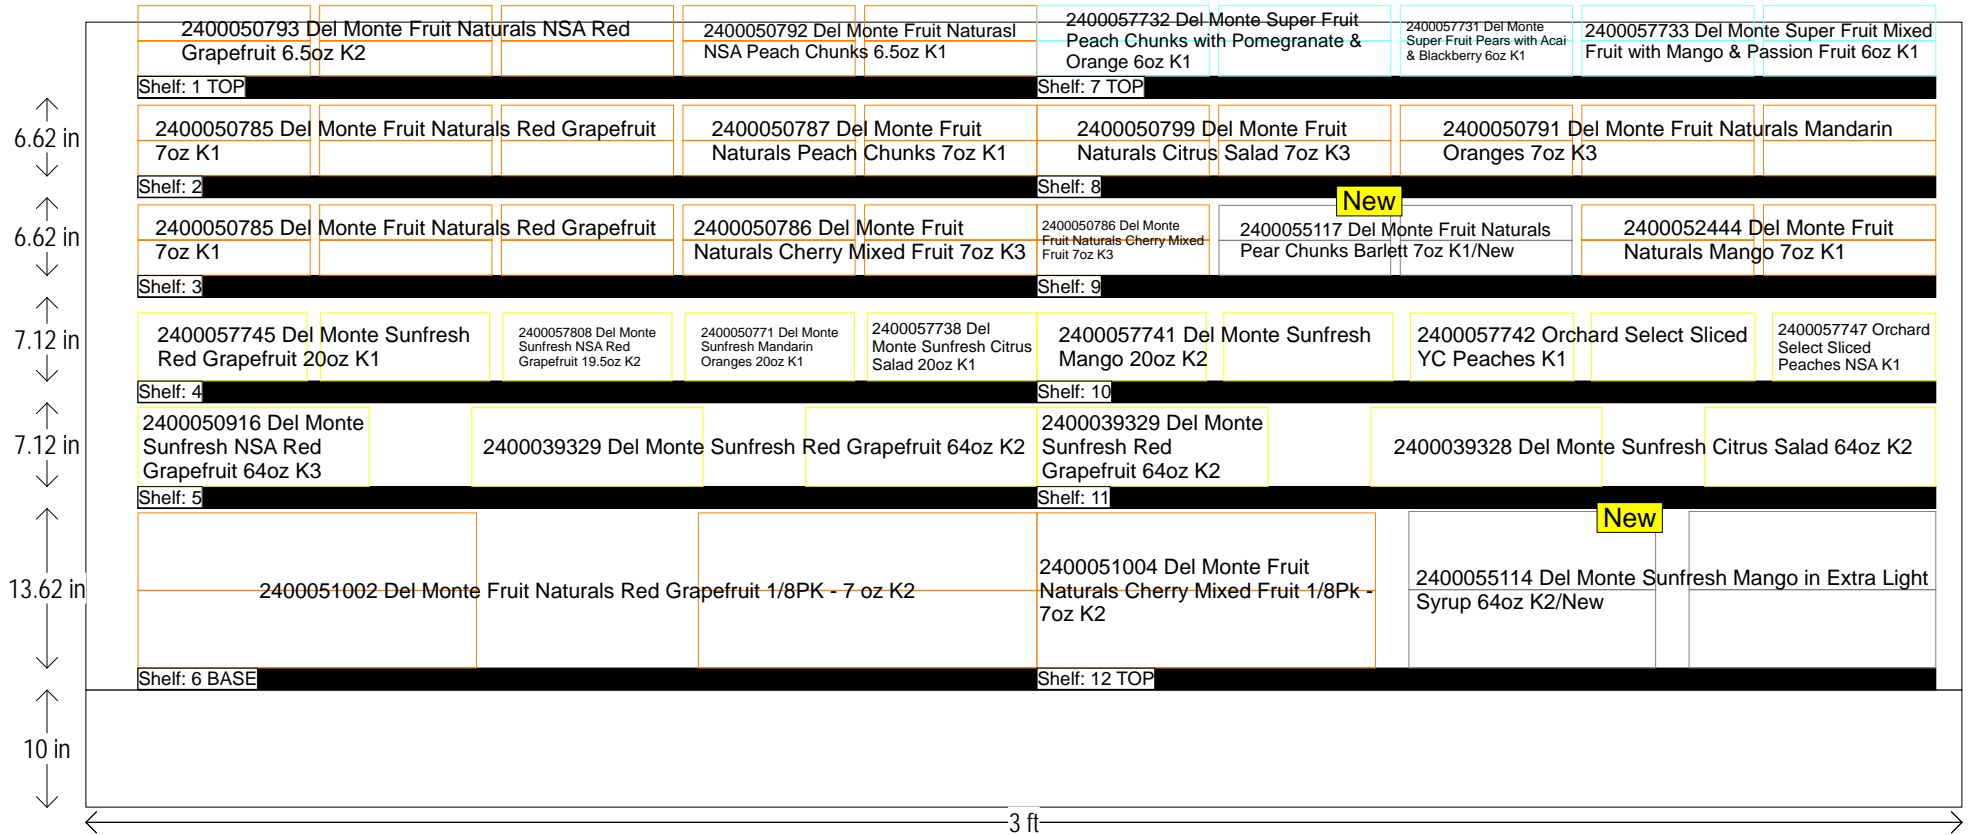

GDM33 2-DOOR REFRIGERATED UNIT

HQ DeCA PLANOGRAM

2 DOOR REFRIGERATED 39"

GDM33 2-DOOR REFRIGERATED UNIT
PREMIUM CHILLED FRUITS
39" WIDE COOLER

Right-left HQ DeCA/MBU PLANOGRAM APPROVED BY CATEGORY LEAD BRIDGET BENNETT AND BUYER BRIAN MYRICK

25 JANUARY 2017 FACINGS MAY BE ADJUSTED TO ACCOMMODATE LOCAL AND REGIONAL ITEMS (END OF FLOW). FACINGS MAY BE ADJUSTED TO MEET CUSTOMER DEMAND - CAO MUST BE INVOLVED IN THE PROCESS ALONG WITH STORE MANAGEMENT APPROVAL. ITEM POSITIONS MUST NOT BE CHANGED AT ANY TIME.

4-4-11 Frt Nats GDM33 for 2-Door DM Cooler.psa REFRIGERATED (GDM-33) UNIT