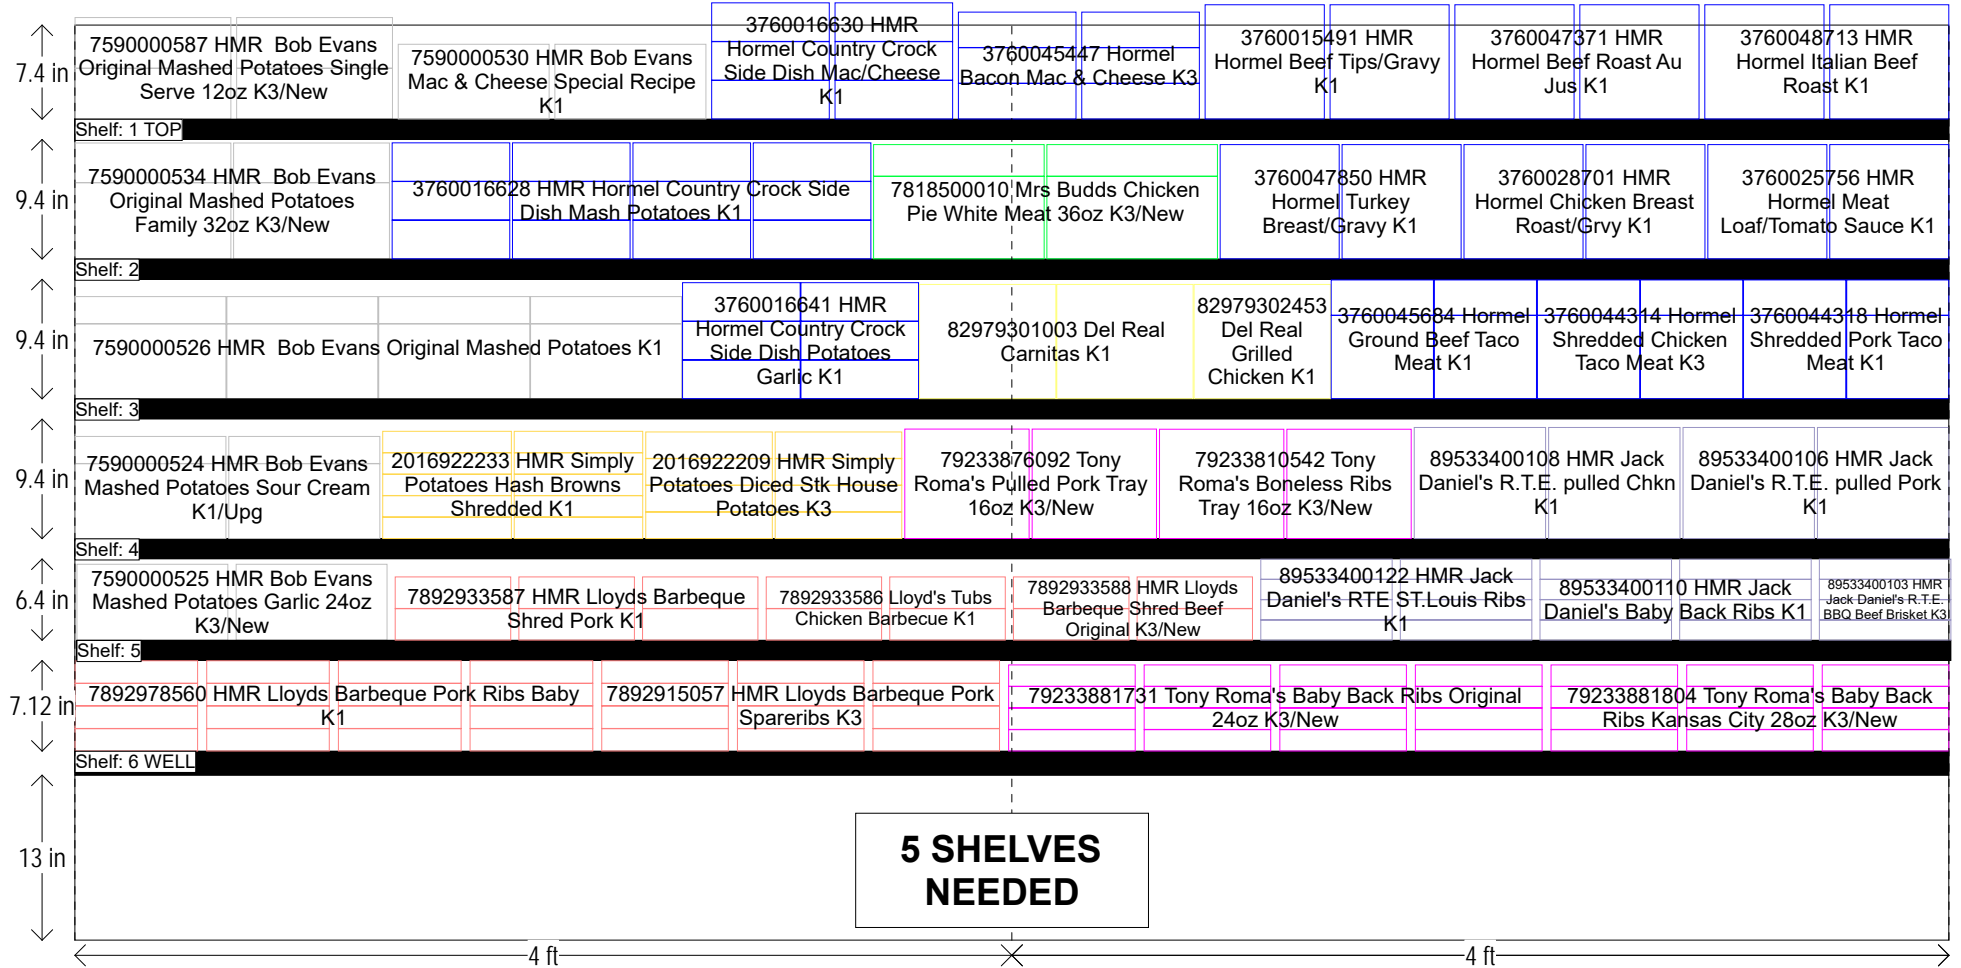

HOME MEAL REPLACEMENT - 8 FT SECTION EXPANDED

HQ DeCA PLANOGRAM

ALL MARKETING AREA - CLASS 3 / 4 / 5 STORES

Left-right

HQ DeCA/MBU PLANOGRAM APPROVED BY CHARLIE DOWLEN

6 JUNE 2017

FACINGS MAY BE ADJUSTED TO ACCOMMODATE LOCAL ITEMS (END OF FLOW). FACINGS MAY BE ADJUSTED TO MEET CUSTOMER DEMAND-CAO MUST BE INVOLVED IN THE PROCESS ALONG WITH STORE MANAGEMENT APPROVAL. ITEM POSITIONS MUST NOT BE CHANGED AT ANY TIME.

SHELF:3		WIDTH:96 in	MERCH HEIGHT:9.40 in			DEPTH:20 in			SPACE AVAIL:0.42 in					
Locatio...	UPC	NAME	SIZE	UOM	NOF	RSL	CS/PK	PACKOUT	Cases	H	W	D	Orientation	Add Date
1	7590000526	HMR Bob Evans Original Mashed Potatoes	24.00OZ		4	K1	12	48	4.00	5.90 in	7.75 in	2.15 in	Front	
2	3760016641	HMR Hormel Country Crock Side Dish Potatoes ...	24.00OZ		2	K1	6	18	3.00	3.05 in	6.04 in	6.04 in	Front	
3	82979301003	Del Real Carnitas	16.00OZ		2	K1	6	20	3.33	9.00 in	7.00 in	2.00 in	Front	
4	82979302453	Del Real Grilled Chicken	16.00OZ		1	K1	6	10	1.67	9.00 in	7.00 in	2.00 in	Front	
5	3760045684	Hormel Ground Beef Taco Meat	12.00OZ		2	K1	8	20	2.50	6.56 in	5.25 in	2.80 in	Front	
6	3760044314	Hormel Shredded Chicken Taco Meat	12.00OZ		2	K3	8	20	2.50	6.56 in	5.25 in	2.80 in	Front	
7	3760044318	Hormel Shredded Pork Taco Meat	12.00OZ		2	K1	8	20	2.50	6.56 in	5.25 in	2.80 in	Front	