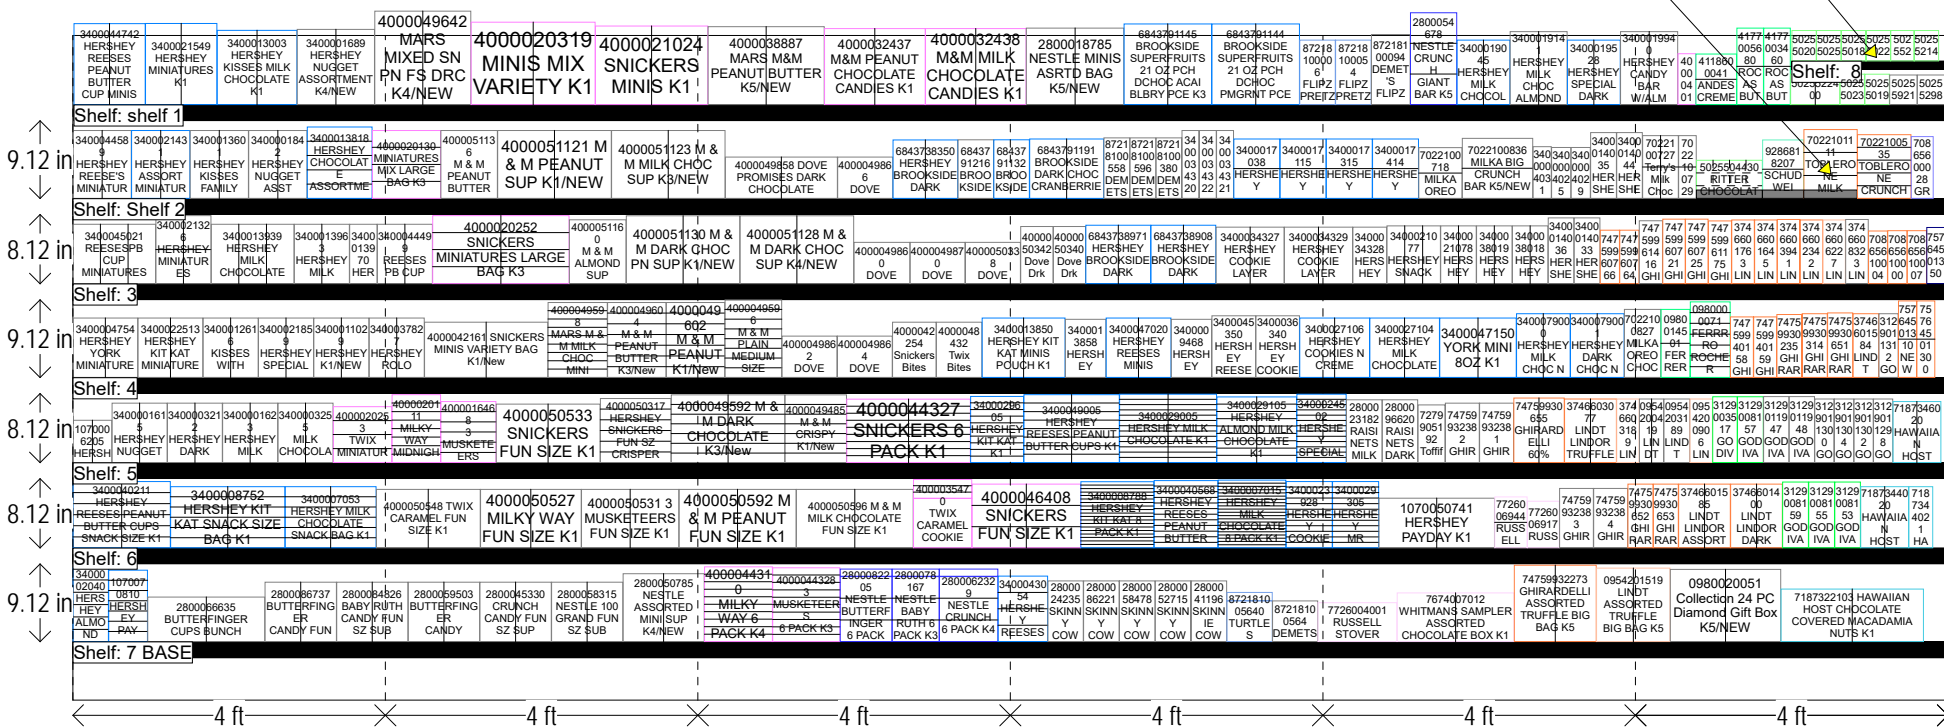

CHOCOLATE CANDY 24 FT SECTION

HQ DeCA PLANOGRAM

CLASS 5 STORES

6 Ritter Bars stacked on top

Toblerone Dark choc bar K1
7022101172 stacked on top

Left-right
HQ DeCA/MBU PLANOGRAM APPROVED BY CATEGORY MANAGER DAVID LEFFERT AND MERCHANDISING SPECIALIST JOEL SMALL.
5 JUNE 2017
FACINGS MAY BE ADJUSTED TO ACCOMMODATE LOCAL AND REGIONAL ITEMS (END OF FLOW). FACINGS MAY BE ADJUSTED TO MEET CUSTOMER DEMAND-CAO MUST BE INVOLVED IN THE THE PROCESS ALONG WITH STORE MANAGEMENT APPROVAL. ITEM POSITIONS MUST NOT BE CHANGED AT ANY TIME.

Chocolate 24 K5