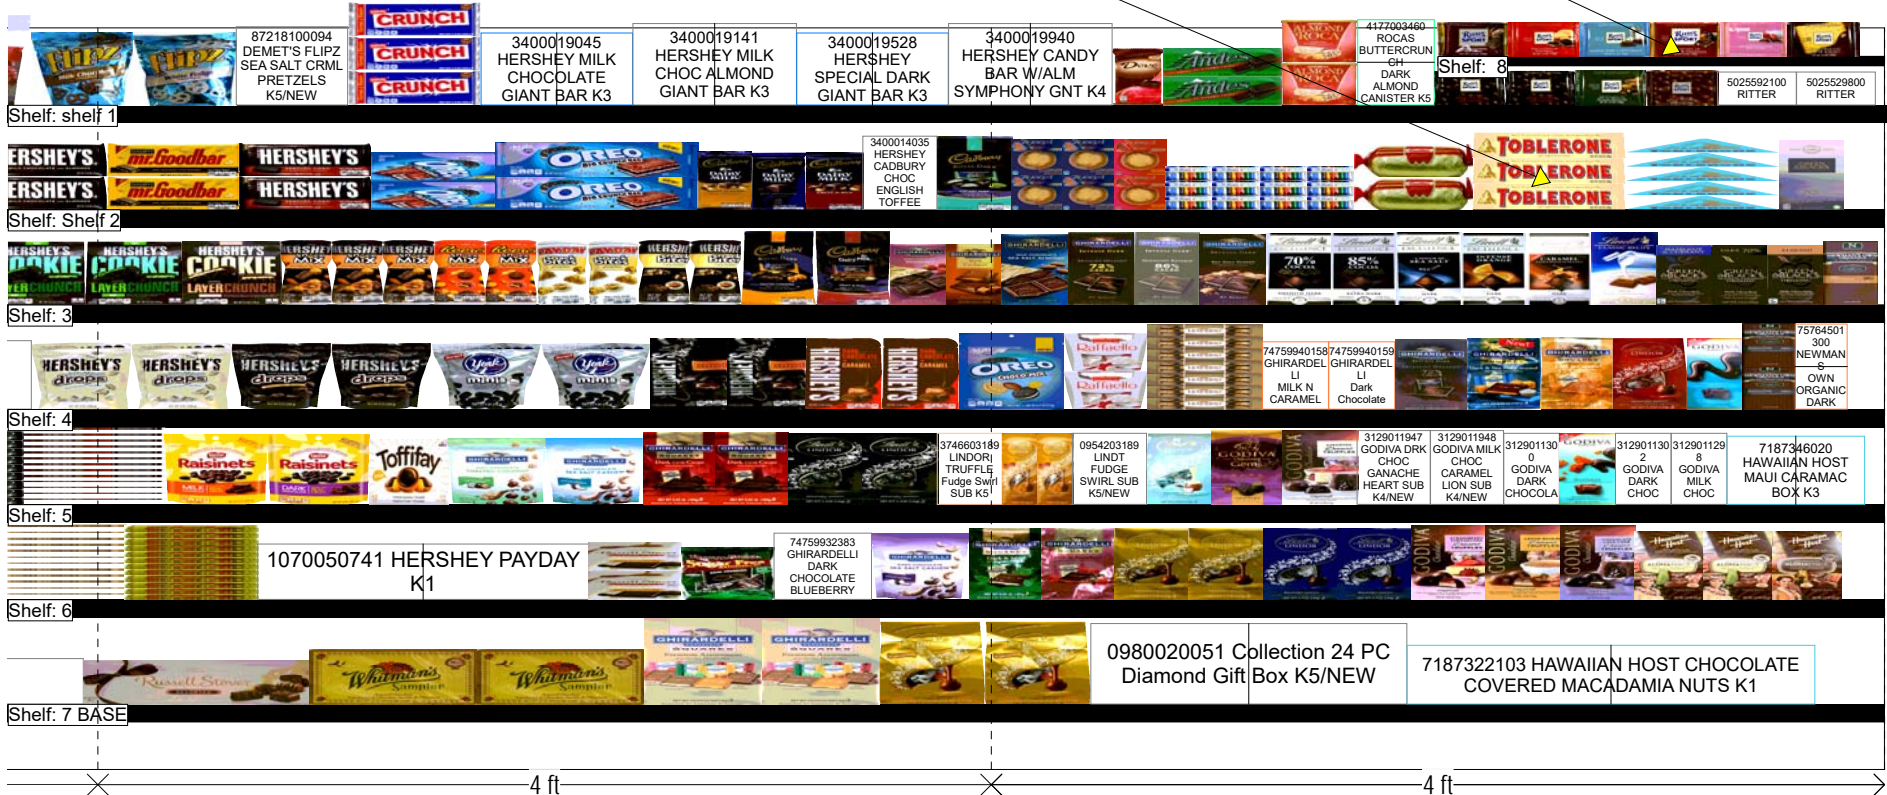

# CHOCOLATE CANDY 24 FT SECTION

HQ DeCA PLANOGRAM

CLASS 5 STORES

Left-right

HQ DeCA/MBU PLANOGRAM APPROVED BY CATEGORY MANAGER DAVID LEFFERT AND MERCHANDISING SPECIALIST JOEL SMALL.

5 JUNE 2017

FACINGS MAY BE ADJUSTED TO ACCOMMODATE LOCAL AND REGIONAL ITEMS ( END OF FLOW). FACINGS MAY BE ADJUSTED TO MEET CUSTOMER DEMAND-CAO MUST BE INVOLVED IN THE THE PROCESS ALONG WITH STORE MANAGEMENT APPROVAL. ITEM POSITIONS MUST NOT BE CHANGED AT ANY TIME.

Chocolate 24 K5

# CHOCOLATE CANDY 24 FT SECTION

HQ DeCA PLANOGRAM

CLASS 5 STORES

6 Ritter Bars stacked on top

Toblerone Dark choc bar K1  
7022101172 stacked on top

Left-right	HQ DeCA/MBU PLANOGRAM APPROVED BY CATEGORY MANAGER DAVID LEFFERT AND MERCHANDISING SPECIALIST JOEL SMALL.
5 JUNE 2017	FACINGS MAY BE ADJUSTED TO ACCOMMODATE LOCAL AND REGIONAL ITEMS ( END OF FLOW). FACINGS MAY BE ADJUSTED TO MEET CUSTOMER DEMAND-CAO MUST BE INVOLVED IN THE THE PROCESS ALONG WITH STORE MANAGEMENT APPROVAL. ITEM POSITIONS MUST NOT BE CHANGED AT ANY TIME.
Chocolate 24 K5	