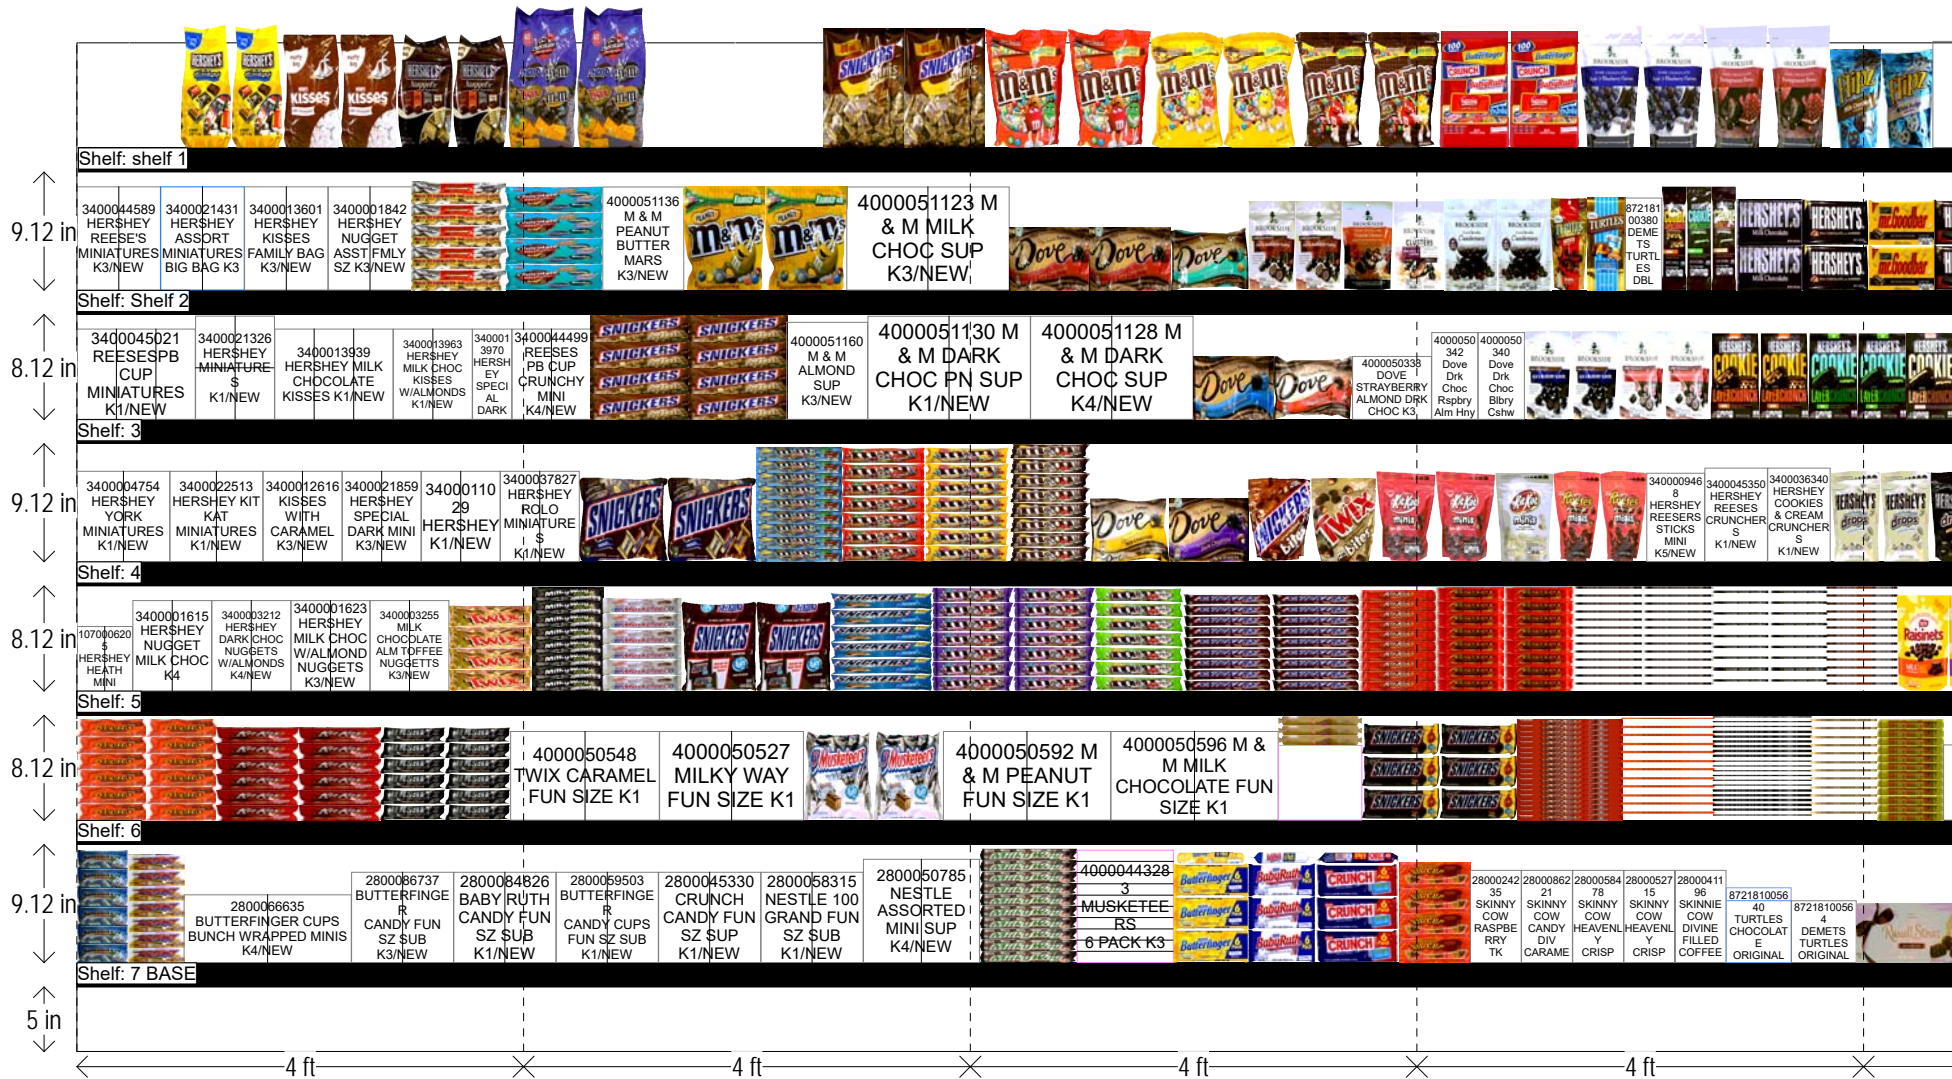

# CHOCOLATE CANDY 24 FT SECTION

HQ DeCA PLANOGRAM

CLASS 5 STORES

Left-right

HQ DeCA/MBU PLANOGRAM APPROVED BY CATEGORY MANAGER DAVID LEFFERT AND MERCHANDISING SPECIALIST JOEL SMALL.

5 JUNE 2017

FACINGS MAY BE ADJUSTED TO ACCOMMODATE LOCAL AND REGIONAL ITEMS ( END OF FLOW). FACINGS MAY BE ADJUSTED TO MEET CUSTOMER DEMAND-CAO MUST BE INVOLVED IN THE THE PROCESS ALONG WITH STORE MANAGEMENT APPROVAL. ITEM POSITIONS MUST NOT BE CHANGED AT ANY TIME.

# CHOCOLATE CANDY 24 FT SECTION

HQ DeCA PLANOGRAM

CLASS 5 STORES

6 Ritter Bars stacked on top

Toblerone Dark choc bar K1  
7022101172 stacked on top

Left-right	HQ DeCA/MBU PLANOGRAM APPROVED BY CATEGORY MANAGER DAVID LEFFERT AND MERCHANDISING SPECIALIST JOEL SMALL.
5 JUNE 2017	FACINGS MAY BE ADJUSTED TO ACCOMMODATE LOCAL AND REGIONAL ITEMS ( END OF FLOW). FACINGS MAY BE ADJUSTED TO MEET CUSTOMER DEMAND-CAO MUST BE INVOLVED IN THE THE PROCESS ALONG WITH STORE MANAGEMENT APPROVAL. ITEM POSITIONS MUST NOT BE CHANGED AT ANY TIME.
Chocolate 24 K5	

### CLASS 5 STORES

6 Ritter Bars stacked on top

Toblerone Dark choc bar K1  
7022101172 stacked on top

Left-right  
 HQ DeCA/MBU PLANOGRAM APPROVED BY CATEGORY MANAGER DAVID LEFFERT AND MERCHANDISING SPECIALIST JOEL SMALL.  
 5 JUNE 2017  
 FACINGS MAY BE ADJUSTED TO ACCOMMODATE LOCAL AND REGIONAL ITEMS ( END OF FLOW). FACINGS MAY BE ADJUSTED TO MEET CUSTOMER DEMAND-CAO MUST BE INVOLVED IN THE THE PROCESS ALONG WITH STORE MANAGEMENT APPROVAL. ITEM POSITIONS MUST NOT BE CHANGED AT ANY TIME.